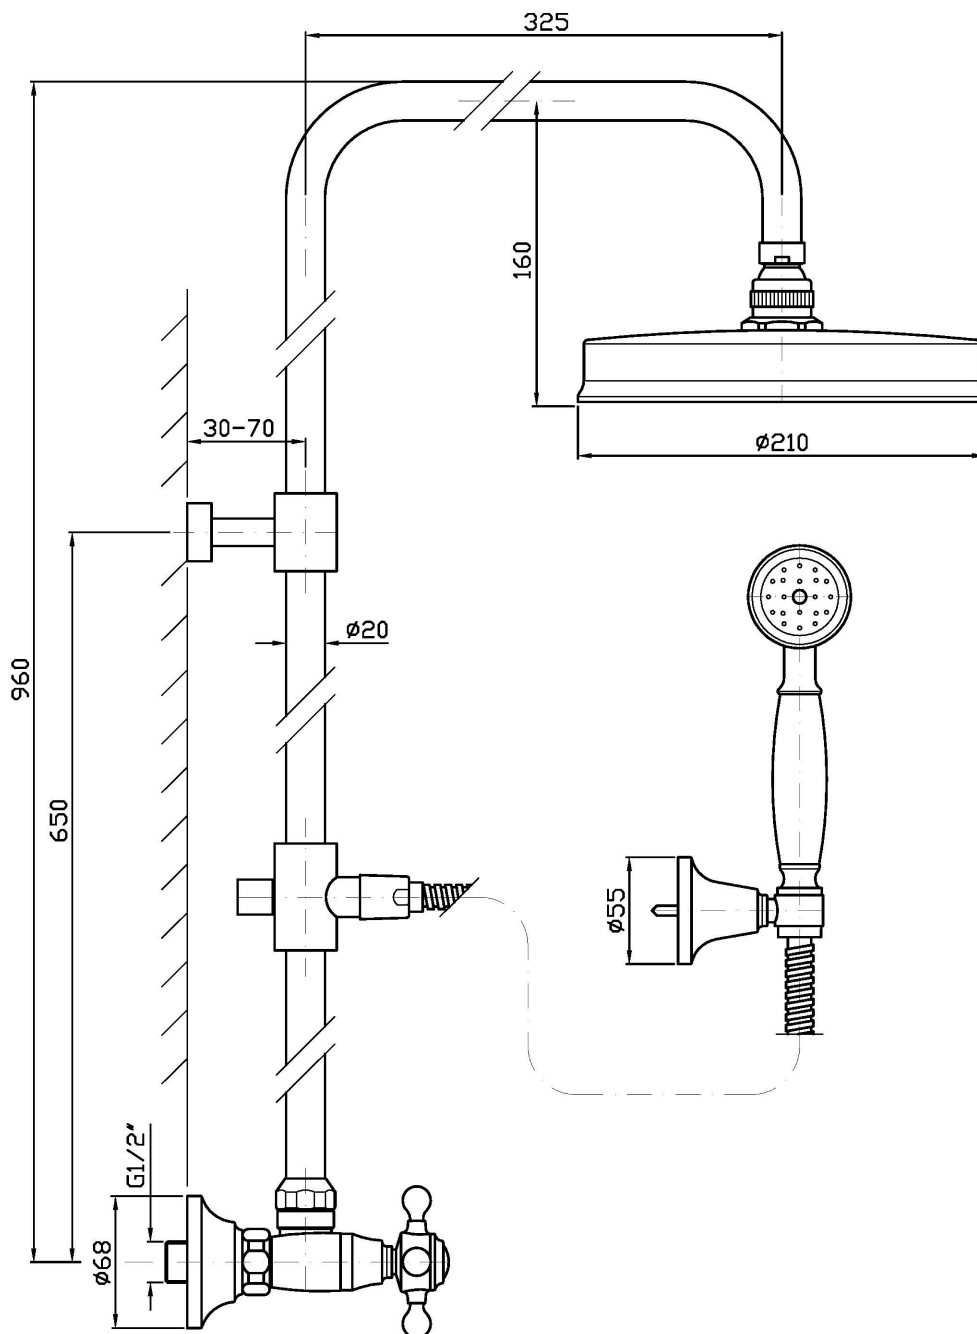

## SHOWER

**ZAG860**

Colonna doccia completa di gruppo esterno. / Shower column with exposed shower mixer.

Colonna doccia completa di gruppo esterno, soffione in ottone e doccetta Z9472P.C.  
Water Saving - portata d'acqua uguale o inferiore a 9 l/min.

Shower column with exposed shower mixer, brass shower head and handshower Z9472P.C.  
Water Saving - water flow rate of 9 l/min or less.

## SHOWER

ZAG860

Disegno Complessivo / Overall Drawing

## SHOWER

ZAG860

Pesi e Misure / Weights and Sizes

Peso ( Kg ) Weight ( lb )	7,79 ( Kg )	17,17 ( lb )
Volume test ( dc3 ) - ( in3 )	41,77 ( dc3 )	2548,96 ( in3 )
h ( mm ) - ( in )	110,00 ( mm )	4,33 ( in )
L1 ( mm ) - ( in )	440,00 ( mm )	17,32 ( in )
L2 ( mm ) - ( in )	915,00 ( mm )	36,02 ( in )