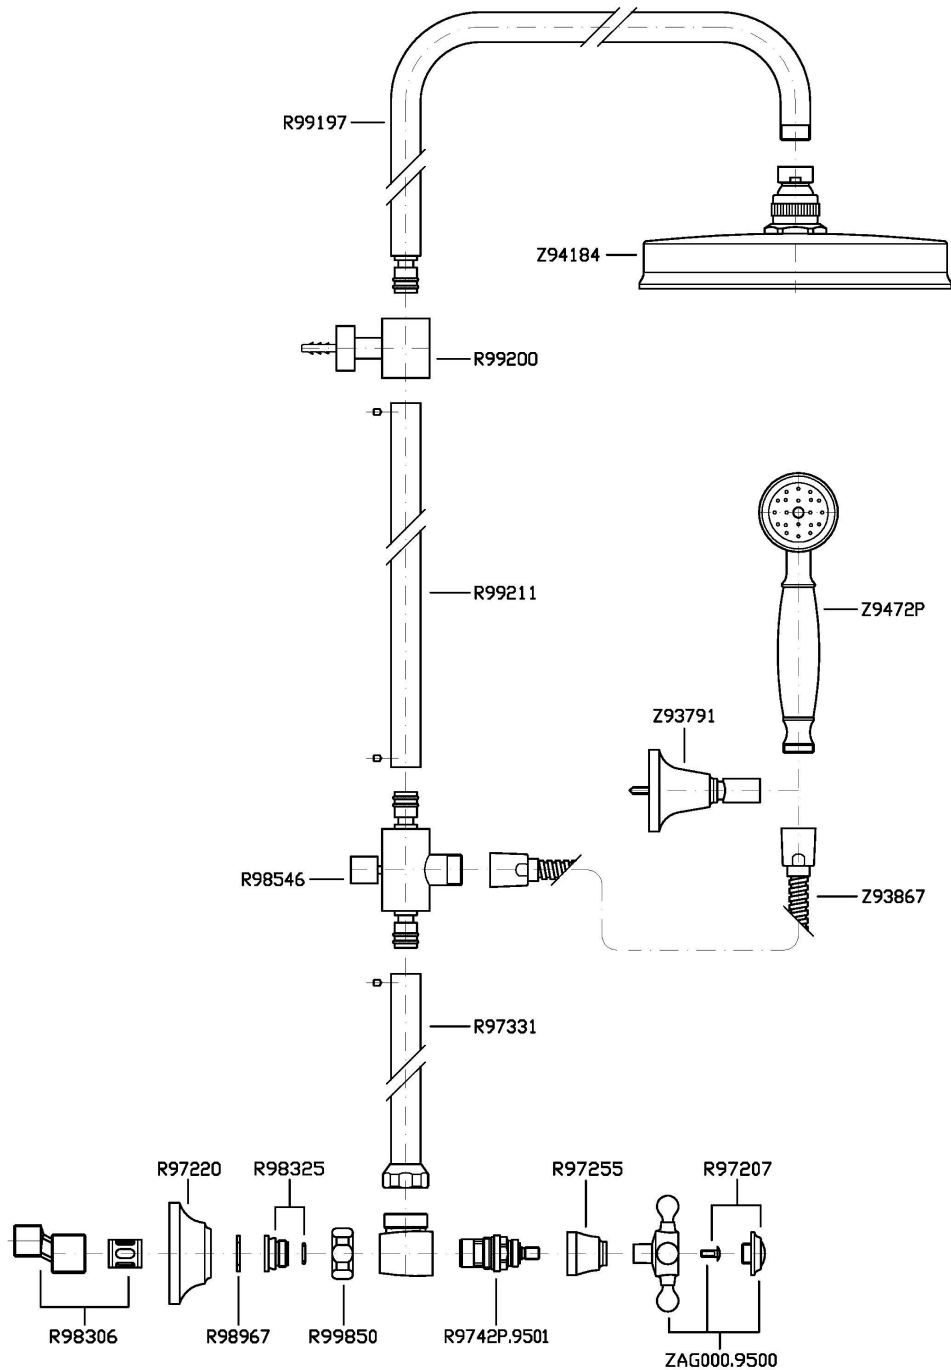

Shower column with exposed shower mixer, brass shower head and handshower Z9472P.C.  
Water Saving - water flow rate of 9 l/min or less.

## SHOWER

ZAG860

Disegno Complessivo / Overall Drawing

## SHOWER

ZAG860

Esplosi / Exploded

## SHOWER

ZAG860

Pesi e Misure / Weights and Sizes

Peso ( Kg ) Weight ( lb )	7,79 ( Kg )	17,17 ( lb )
Volume test ( dc3 ) - ( in3 )	41,77 ( dc3 )	2548,96 ( in3 )
h ( mm ) - ( in )	110,00 ( mm )	4,33 ( in )
L1 ( mm ) - ( in )	440,00 ( mm )	17,32 ( in )
L2 ( mm ) - ( in )	915,00 ( mm )	36,02 ( in )