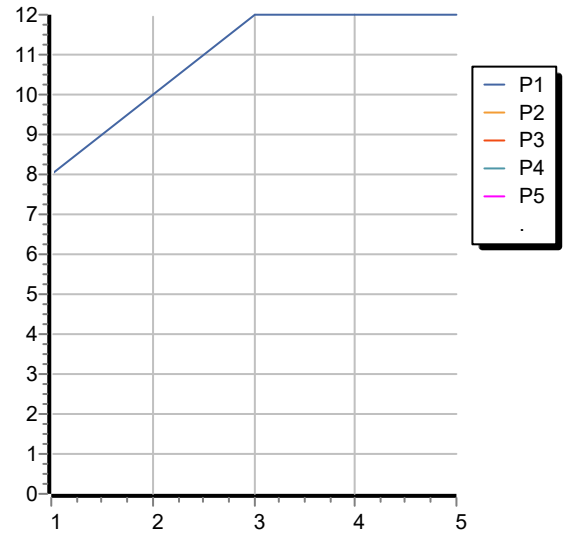

Ø 320 mm stainless steel showerhead to be combined with a shower arm.
Minimum flowrate requested: 10 lt/min. Max water flow limited: 12 lt/ min.
The band only is in color for W1 and N1 finishes.

Finiture / Finishes

SHOWER

Z94142

Portate / Flowrates (lt/min)

PRESSIONE PRESSURE	1 BAR	2 BAR	3 BAR	4 BAR	5 BAR
SOFFIONE SHOWER HEAD P1	8	10	12	12	12
P2					
P3					
P4					
P5					

SHOWER

Z94142

Pesi e Misure / Weights and Sizes

Peso (Kg) Weight (lb)	3,85 (Kg)	8,49 (lb)
Volume test (dc3) - (in3)	22,60 (dc3)	1379,14 (in3)
h (mm) - (in)	140,00 (mm)	5,51 (in)
L1 (mm) - (in)	385,00 (mm)	15,16 (in)
L2 (mm) - (in)	420,00 (mm)	16,54 (in)