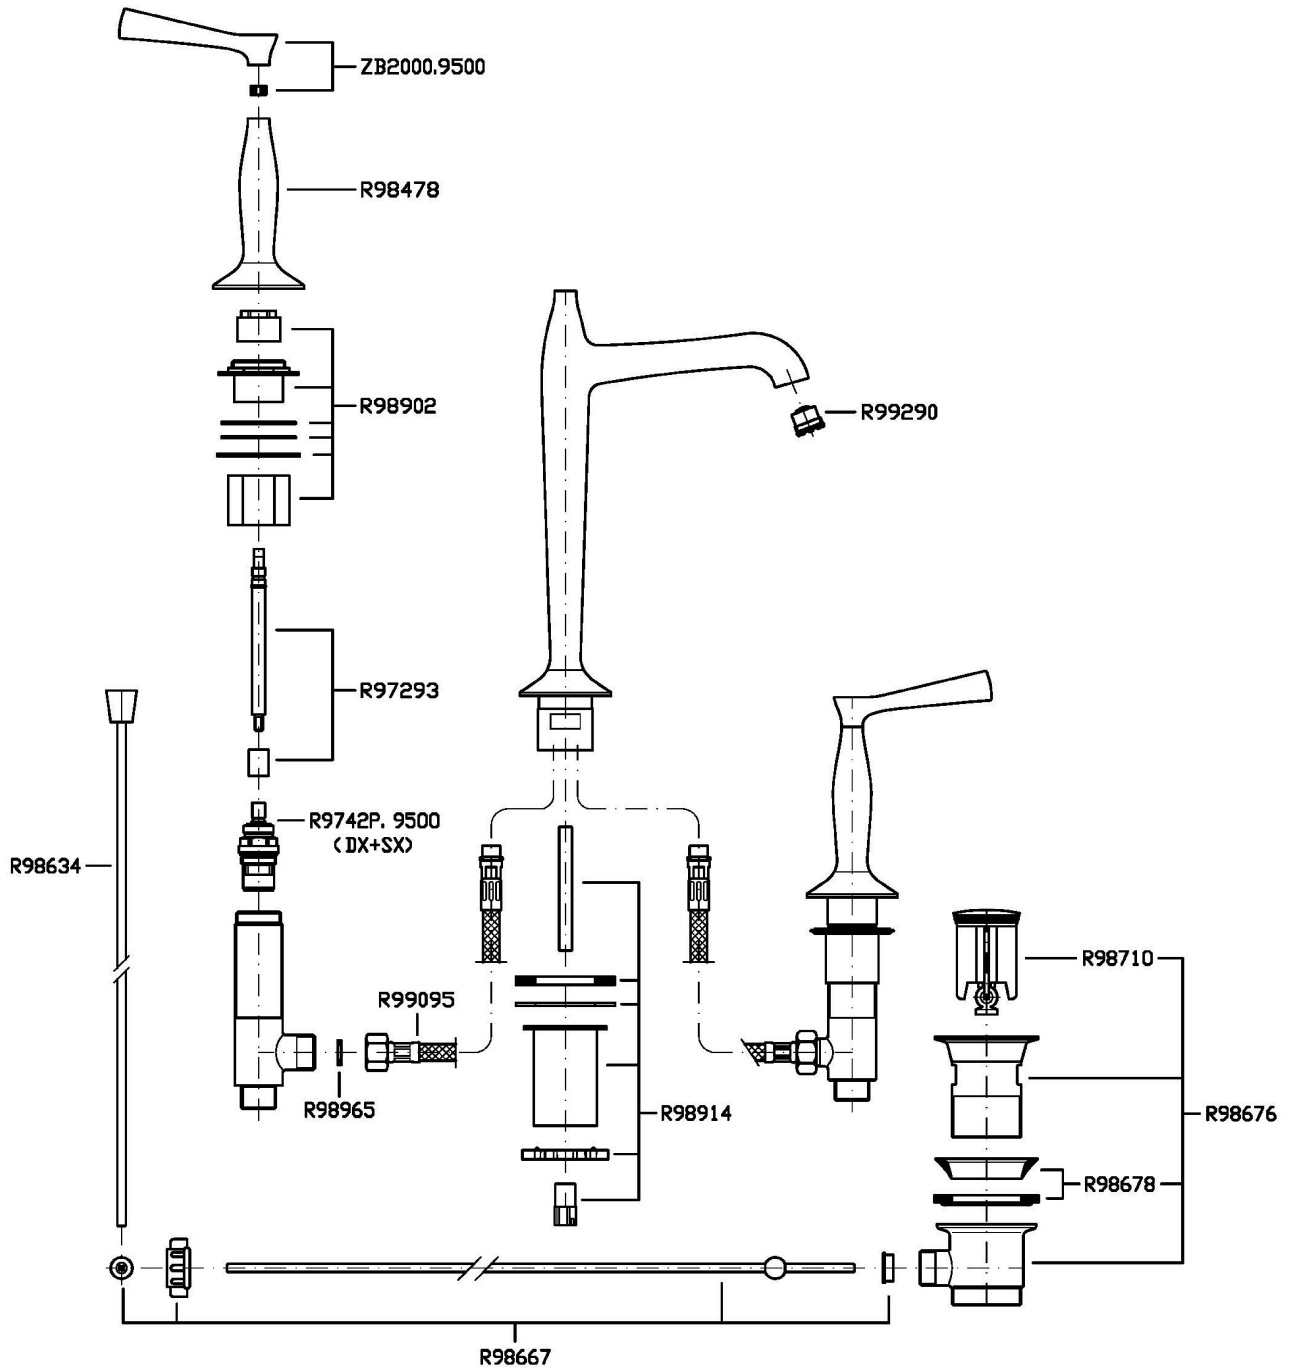

3 hole basin mixer with aerator, high spout, 1 ¼" pop-up waste, flexible tails.
Water Saving - water flow rate of 6 l/min or less.

Finiture / Finishes

Cromo / Chrome

Nickel Lucido / Polished Nickel

Oro / Gold

Oro spazzolato / Brushed Gold

BELLAGIO

ZB2426

Disegno Complessivo / Overall Drawing

BELLAGIO

ZB2426

Esplosi / Exploded

BELLAGIO

ZB2426

Portate / Flowrates (lt/min)

PRESSIONE PRESSURE	1 BAR	2 BAR	3 BAR	4 BAR	5 BAR
P1 LAVABO BASIN	3,1	3,5	4,2	4,2	4,3
P2					
P3					
P4					
P5					

BELLAGIO

ZB2426

Pesi e Misure / Weights and Sizes

Peso (Kg) Weight (lb)	4,63 (Kg)	10,21 (lb)
Volume test (dc3) - (in3)	11,01 (dc3)	671,87 (in3)
h (mm) - (in)	90,00 (mm)	3,54 (in)
L1 (mm) - (in)	335,00 (mm)	13,19 (in)
L2 (mm) - (in)	365,00 (mm)	14,37 (in)