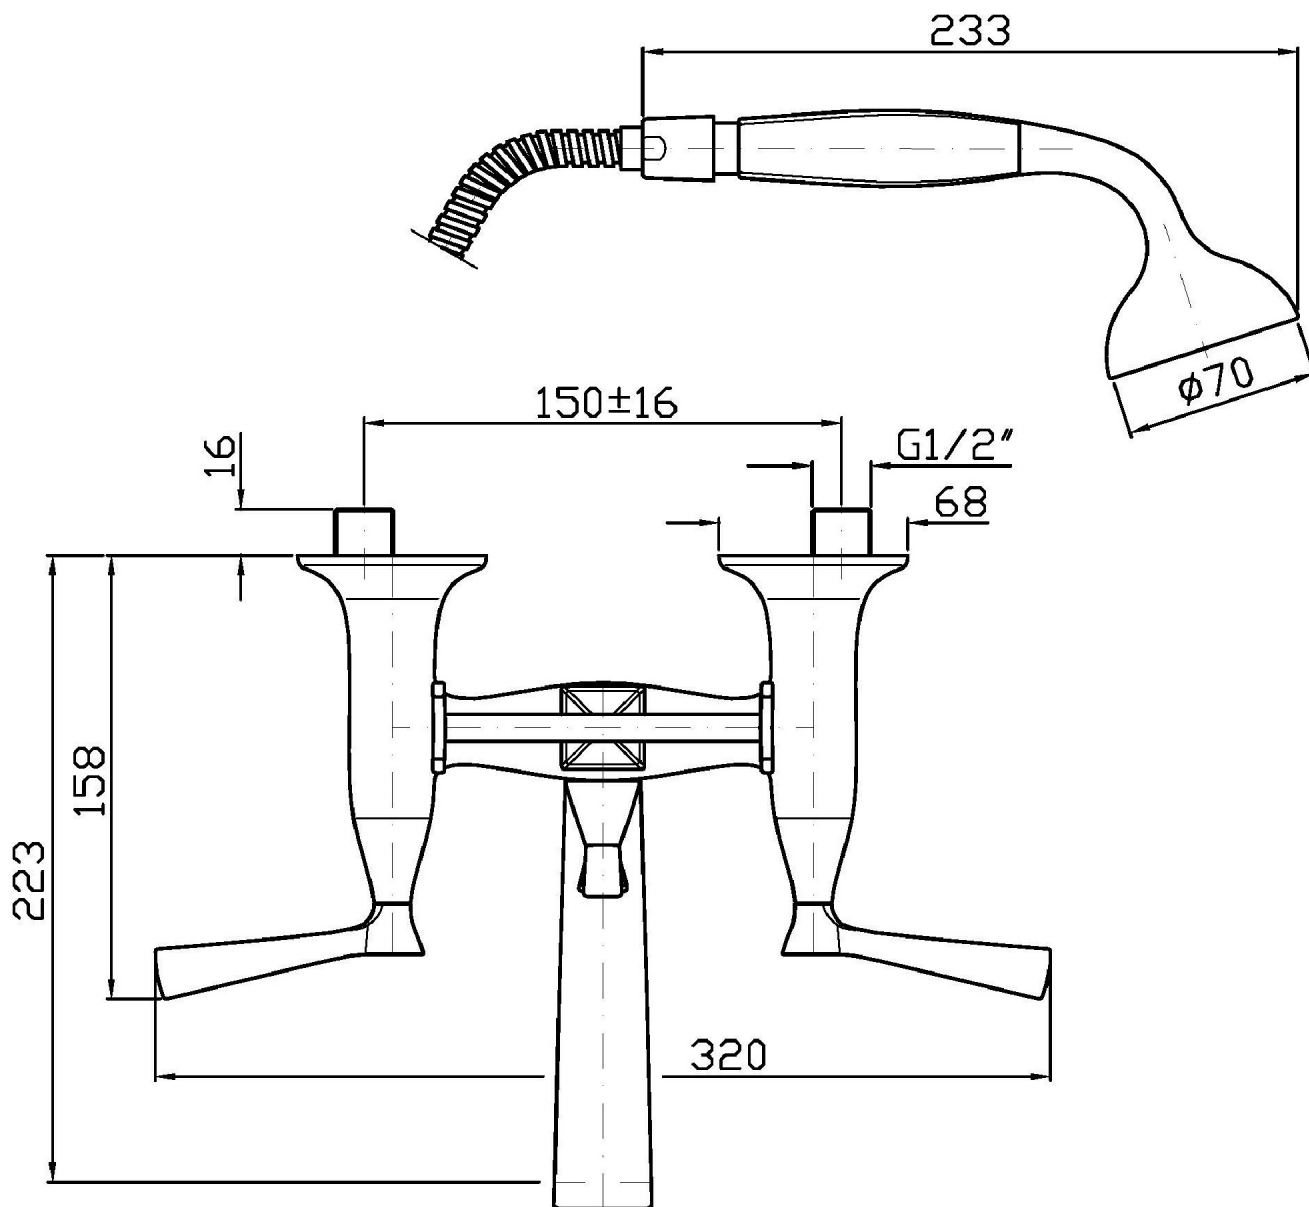

BELLAGIO

ZB2228

Disegno Complessivo / Overall Drawing