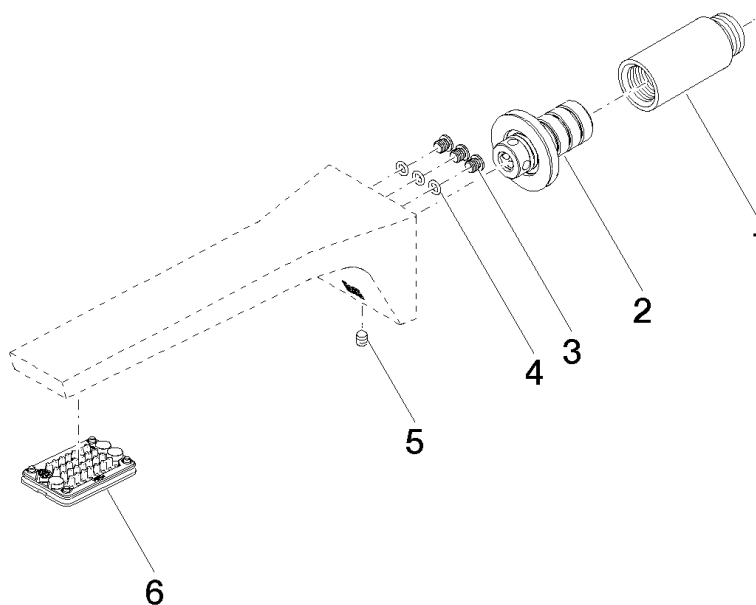

### Product specifications

- **200 mm projection**
- fixed spout 1/2"
- Spray pad 50 x 33 mm
- Max. flow 4 l/min
- lead-free

### Surfaces

- chrome 13800705-00
- platinum matt 13800705-06

**Exploded assembly drawing**

**Order quantity**

<b>No.</b>	<b>Article number</b>	<b>Name</b>	<b>Installation quantity</b>
1	0924030811090	extension	1
2	9024031080090	nipple set	1
3	09303011390	screw	3
4	09141000190	seal	3
5	09311100490	pin	1
6	9011022970090	aerator	1

### Flow rate chart