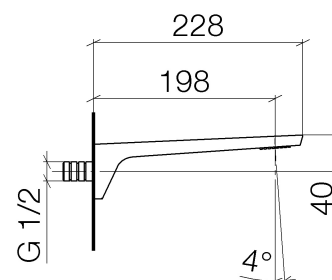

### Product specifications

- **200 mm projection**
- fixed spout 1/2"
- Spray pad 50 x 33 mm
- Max. flow 4 l/min
- lead-free

### Surfaces

- chrome 13800705-00
- platinum matt 13800705-06

**Exploded assembly drawing**

**Order quantity**

<b>No.</b>	<b>Article number</b>	<b>Name</b>	<b>Installation quantity</b>
1	0924030811090	extension	1
2	9024031080090	nipple set	1
3	09303011390	screw	3
4	09141000190	seal	3
5	09311100490	pin	1
6	9011022970090	aerator	1

### Flow rate chart