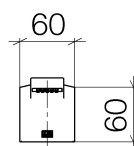

### Product specifications

- **200 mm projection**
- fixed spout 1/2"
- Spray pad 50 x 33 mm
- Max. flow 4 l/min
- lead-free

### Surfaces

- chrome 13800705-00
- platinum matt 13800705-06

**Exploded assembly drawing**

**Order quantity**

<b>No.</b>	<b>Article number</b>	<b>Name</b>	<b>Installation quantity</b>
1	0924030811090	extension	1
2	9024031080090	nipple set	1
3	09303011390	screw	3
4	09141000190	seal	3
5	09311100490	pin	1
6	9011022970090	aerator	1

### Flow rate chart