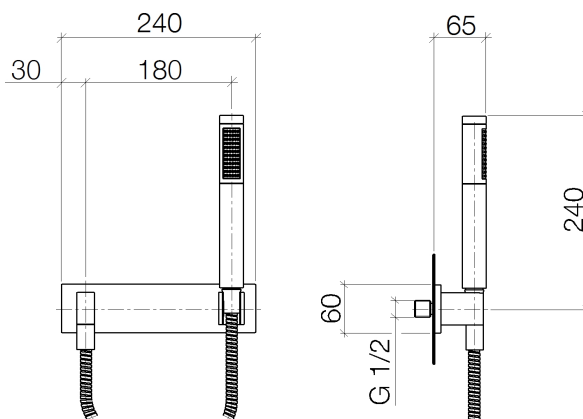

Product specifications

- bar-type hand shower with anti-scale system and back flow preventer
- wall bracket
- 3/8" shower outlet
- 3/8" x 1/2" x 1250 mm shower hose with turning cone
- cover plate 240 x 60 mm
- Max. flow 7.6 l/min
- 1/2" wall elbow with back flow preventer
- height of mixer 240 mm

Intrinsic protection against back flow.

Cannot be combined with shower SMART SETs

Surfaces

- | | |
|-----------------|-------------|
| • chrome | 27818980-00 |
| • platinum matt | 27818980-06 |
| • platinum | 27818980-08 |
| • Cyprum | 27818980-49 |

Exploded assembly drawing

Order quantity

No.	Article number	Name	Installation quantity
1	28013979ff	shower	1
2	093002072ff	hose	1
3	09160101490	ring	1
4	09230104090	back-flow preventer	1
5	09240311690	nipple	1
6	09141000890	seal	1
7	09303005490	screw	1
8	09311102690	pin	2
9	091103026ff	connection	1
10	09311100590	pin	1
11	09141007790	seal	1
12	09240310790	nipple	1
13	092102069ff	cover	1
14	09142002690	seal	1
15	09311111290	pin	1
16	091720035ff	holder	1
17	09184007890	sleeve	1
18	0530310250090	fixing set	1
19	091102120ff	plate	1
20	09240307390	nipple	1

Flow rate chart