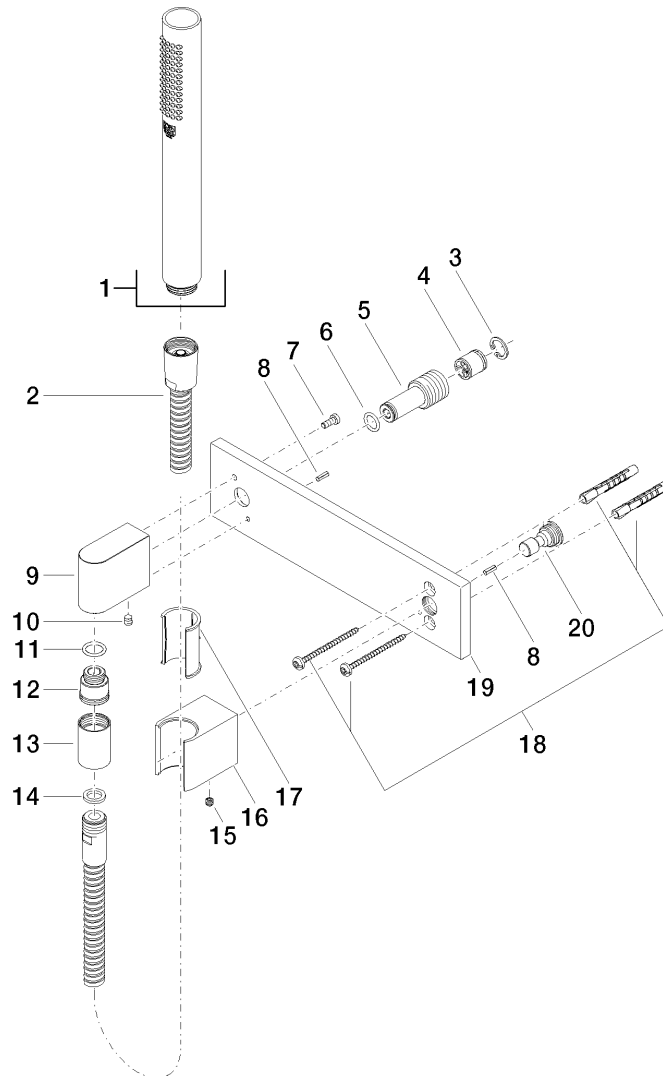

Product specifications

- bar-type hand shower with anti-scale system and back flow preventer
- wall bracket
- 3/8" shower outlet
- 3/8" x 1/2" x 1250 mm shower hose with turning cone
- cover plate 240 x 60 mm
- Max. flow 7.6 l/min
- 1/2" wall elbow with back flow preventer
- height of mixer 240 mm

Intrinsic protection against back flow.

Cannot be combined with shower SMART SETs

Surfaces

- | | |
|-----------------|-------------|
| • chrome | 27818980-00 |
| • platinum matt | 27818980-06 |
| • platinum | 27818980-08 |
| • Cyprum | 27818980-49 |

Exploded assembly drawing

Order quantity

No.	Article number	Name	Installation quantity
1	28013979ff	shower	1
2	093002072ff	hose	1
3	09160101490	ring	1
4	09230104090	back-flow preventer	1
5	09240311690	nipple	1
6	09141000890	seal	1
7	09303005490	screw	1
8	09311102690	pin	2
9	091103026ff	connection	1
10	09311100590	pin	1
11	09141007790	seal	1
12	09240310790	nipple	1
13	092102069ff	cover	1
14	09142002690	seal	1
15	09311111290	pin	1
16	091720035ff	holder	1
17	09184007890	sleeve	1
18	0530310250090	fixing set	1
19	091102120ff	plate	1
20	09240307390	nipple	1

Flow rate chart