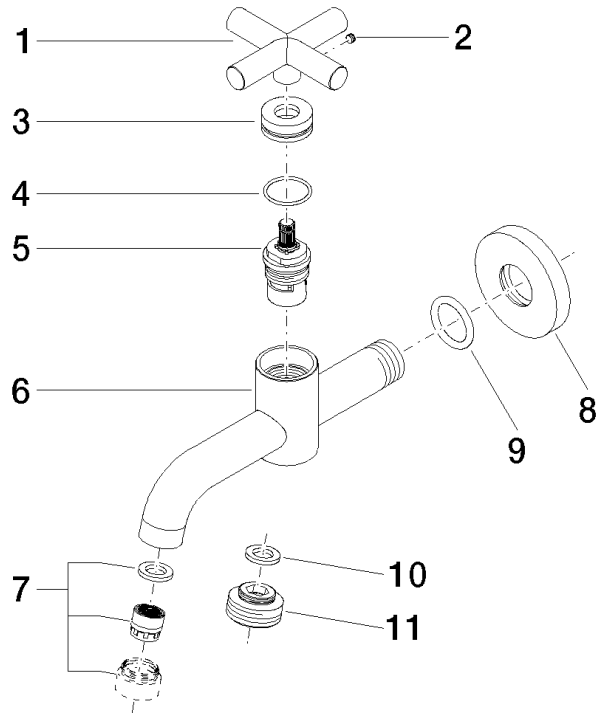

Product specifications

- **140 mm projection**
- M 18 x 1 aerator – male thread
- 1x 1/2" ceramic head part
- adapter with male thread
- Max. flow 6 l/min
- lead-free
- rosette \varnothing 55 mm

Surfaces

- | | |
|-----------------|-------------|
| • chrome | 30010892-00 |
| • platinum matt | 30010892-06 |
| • platinum | 30010892-08 |
| • matt white | 30010892-10 |
| • matt black | 30010892-33 |

Exploded assembly drawing

Order quantity

No.	Article number	Name	Installation quantity
1	092089011ff	handle	1
2	09311105590	pin	1
3	092102089ff	sleeve	1
4	09141008590	seal	1
5	9090031350090	top	1
6	04198903200ff	valve	1
7	90230106802ff	aerator	1
8	092722003ff	rosette	1
9	09141002690	seal	1
10	09140502090	seal	1
11	092403012ff	nipple	1

Flow rate chart