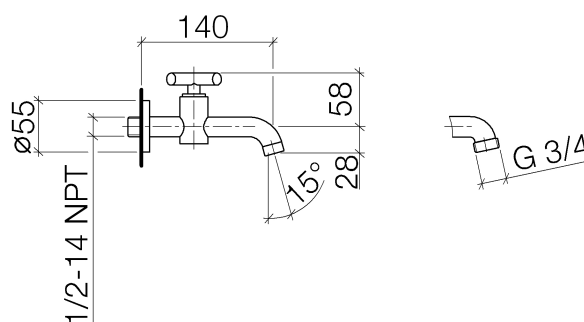

Product specifications

- **140 mm projection**
- M 18 x 1 aerator – male thread
- 1x 1/2" ceramic head part
- adapter with male thread
- Max. flow 6 l/min
- lead-free
- rosette \varnothing 55 mm

Surfaces

- | | |
|-----------------|-------------|
| • chrome | 30010892-00 |
| • platinum matt | 30010892-06 |
| • platinum | 30010892-08 |
| • matt white | 30010892-10 |
| • matt black | 30010892-33 |

Exploded assembly drawing

Order quantity

No.	Article number	Name	Installation quantity
1	092089011ff	handle	1
2	09311105590	pin	1
3	092102089ff	sleeve	1
4	09141008590	seal	1
5	9090031350090	top	1
6	04198903200ff	valve	1
7	90230106802ff	aerator	1
8	092722003ff	rosette	1
9	09141002690	seal	1
10	09140502090	seal	1
11	092403012ff	nipple	1

Flow rate chart