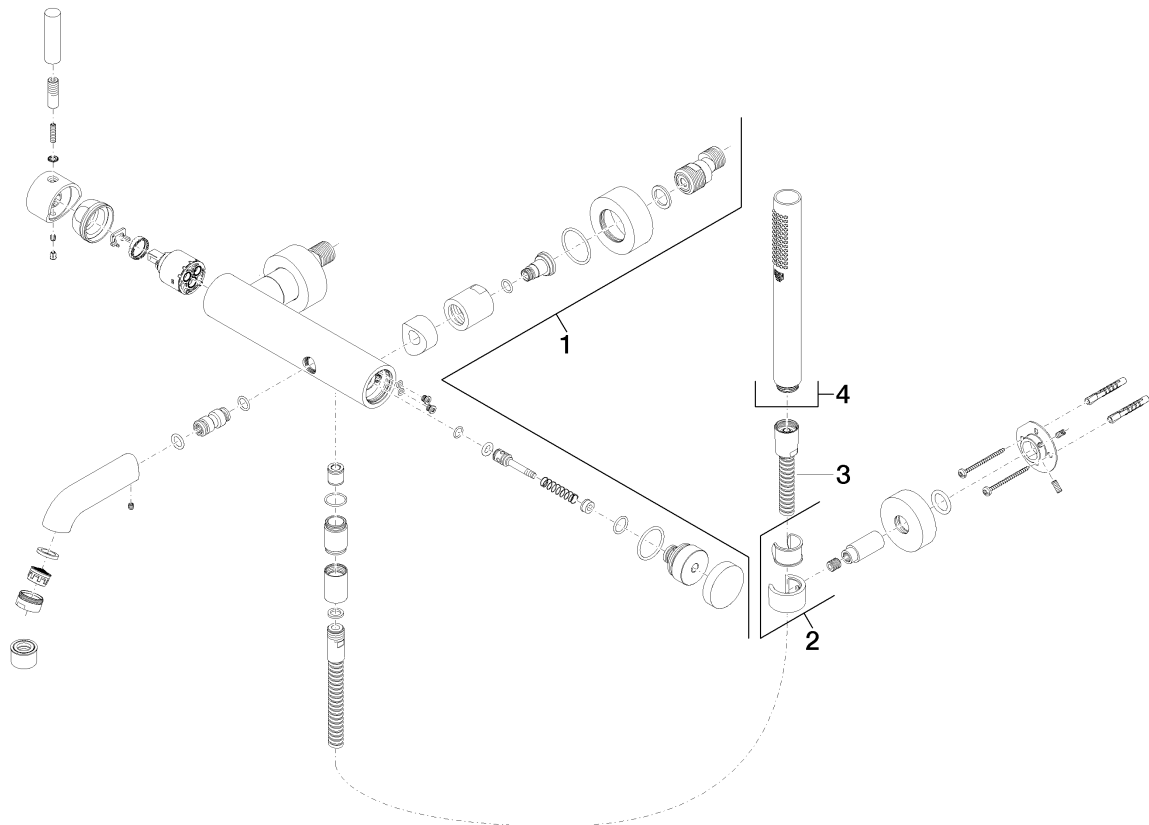

**Product specifications**

- **215 mm projection**
  - M 24 x 1 aerator – male thread
  - back flow preventer in shower outlet
  - 3/8" shower outlet
  - automatic bath/shower diverter
  - cartridge with ceramic discs
  - bar-type hand shower with anti-scale system and back flow preventer
  - 3/8" x 1/2" x 1250 mm shower hose with turning cone
  - shower holder rosette  $\varnothing$  57 mm
  - slide-on rosettes  $\varnothing$  60 mm
  - gauge 150 mm
  - concealed 1/2" x 3/4" S connectors
  - Max. hand shower flow 7.6 l/min
- Intrinsic protection against back flow.

---

**Surfaces**

- chrome 33233625-00
- platinum matt 33233625-06

**Exploded assembly drawing**

**Order quantity**

| <b>No.</b> | <b>Article number</b> | <b>Name</b> | <b>Installation quantity</b> |
|------------|-----------------------|-------------|------------------------------|
| <b>1</b>   | 33200625ff            | fitting     | 1                            |
| <b>2</b>   | 28050920ff            | holder      | 1                            |
| <b>3</b>   | 093002072ff           | hose        | 1                            |
| <b>4</b>   | 28013979ff            | shower      | 1                            |

**Flow rate chart**