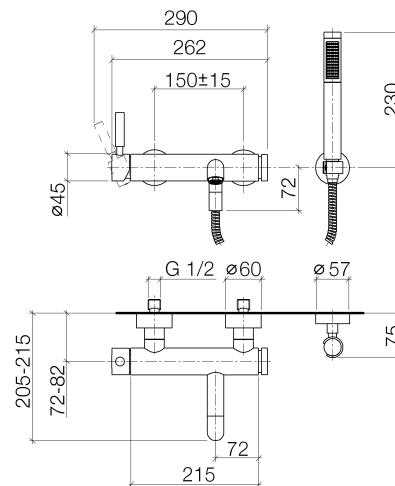

**Product specifications**

- **215 mm projection**
  - M 24 x 1 aerator – male thread
  - back flow preventer in shower outlet
  - 3/8" shower outlet
  - automatic bath/shower diverter
  - cartridge with ceramic discs
  - bar-type hand shower with anti-scale system and back flow preventer
  - 3/8" x 1/2" x 1250 mm shower hose with turning cone
  - shower holder rosette  $\varnothing$  57 mm
  - slide-on rosettes  $\varnothing$  60 mm
  - gauge 150 mm
  - concealed 1/2" x 3/4" S connectors
  - Max. hand shower flow 7.6 l/min
- Intrinsic protection against back flow.

---

**Surfaces**

- chrome 33233625-00
- platinum matt 33233625-06

**Exploded assembly drawing**

**Order quantity**

| <b>No.</b> | <b>Article number</b> | <b>Name</b> | <b>Installation quantity</b> |
|------------|-----------------------|-------------|------------------------------|
| <b>1</b>   | 33200625ff            | fitting     | 1                            |
| <b>2</b>   | 28050920ff            | holder      | 1                            |
| <b>3</b>   | 093002072ff           | hose        | 1                            |
| <b>4</b>   | 28013979ff            | shower      | 1                            |

**Flow rate chart**