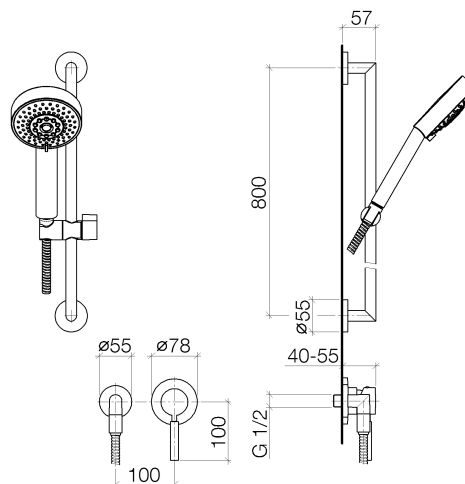

**Product specifications**

**Exposed trim parts**

- sleeve for cartridge screw
  - hand shower with three settings with anti-scale system
  - rosette for mixer  $\varnothing$  78 mm
  - Rosette for wall elbow and wall pipe  $\varnothing$  55 mm
  - 3/8" x 1/2" x 1750 mm shower hose with turning cone
  - 1/2" wall elbow with back flow preventer
  - gauge 800 mm
  - slide bar
  - Max. flow 7.6 l/min
- Intrinsic protection against back flow.

**Surfaces**

- chrome                       36010885-00
- platinum matt               36010885-06

**Accessories required**

- Concealed body, mixer on right; 3500697090
- Concealed body, mixer on left; 3500797090

**36010885 Wall-mounted single-lever shower mixer with individual  
rosettes and shower set**

Article number: 36010885

**Exploded assembly drawing**

**36010885 Wall-mounted single-lever shower mixer with individual rosettes and shower set**

Article number: 36010885

**Order quantity**

<b>No.</b>	<b>Article number</b>	<b>Name</b>	<b>Installation quantity</b>
1	28014979ff	shower	1
2	28322970ff	hose	1
3	26701625ff	shower set	1
4	36008885ff	connection	1
5	28450625ff	connection	1