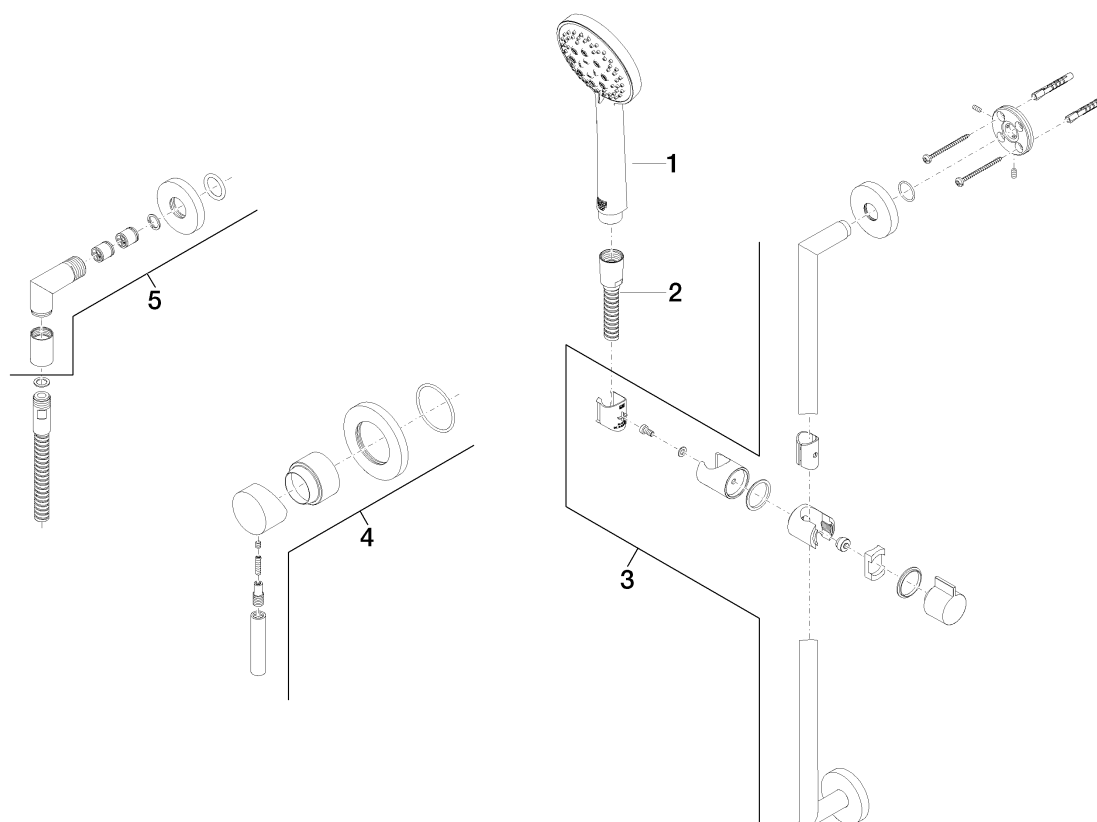

**Product specifications**

**Exposed trim parts**

- sleeve for cartridge screw
  - hand shower with three settings with anti-scale system
  - rosette for mixer  $\varnothing$  78 mm
  - Rosette for wall elbow and wall pipe  $\varnothing$  55 mm
  - 3/8" x 1/2" x 1750 mm shower hose with turning cone
  - 1/2" wall elbow with back flow preventer
  - gauge 800 mm
  - slide bar
  - Max. flow 7.6 l/min
- Intrinsic protection against back flow.

**Surfaces**

- chrome                       36010885-00
- platinum matt               36010885-06

**Accessories required**

- Concealed body, mixer on right; 3500697090
- Concealed body, mixer on left; 3500797090

**36010885 Wall-mounted single-lever shower mixer with individual  
rosettes and shower set**

Article number: 36010885

**Exploded assembly drawing**

**36010885 Wall-mounted single-lever shower mixer with individual rosettes and shower set**

Article number: 36010885

**Order quantity**

<b>No.</b>	<b>Article number</b>	<b>Name</b>	<b>Installation quantity</b>
1	28014979ff	shower	1
2	28322970ff	hose	1
3	26701625ff	shower set	1
4	36008885ff	connection	1
5	28450625ff	connection	1