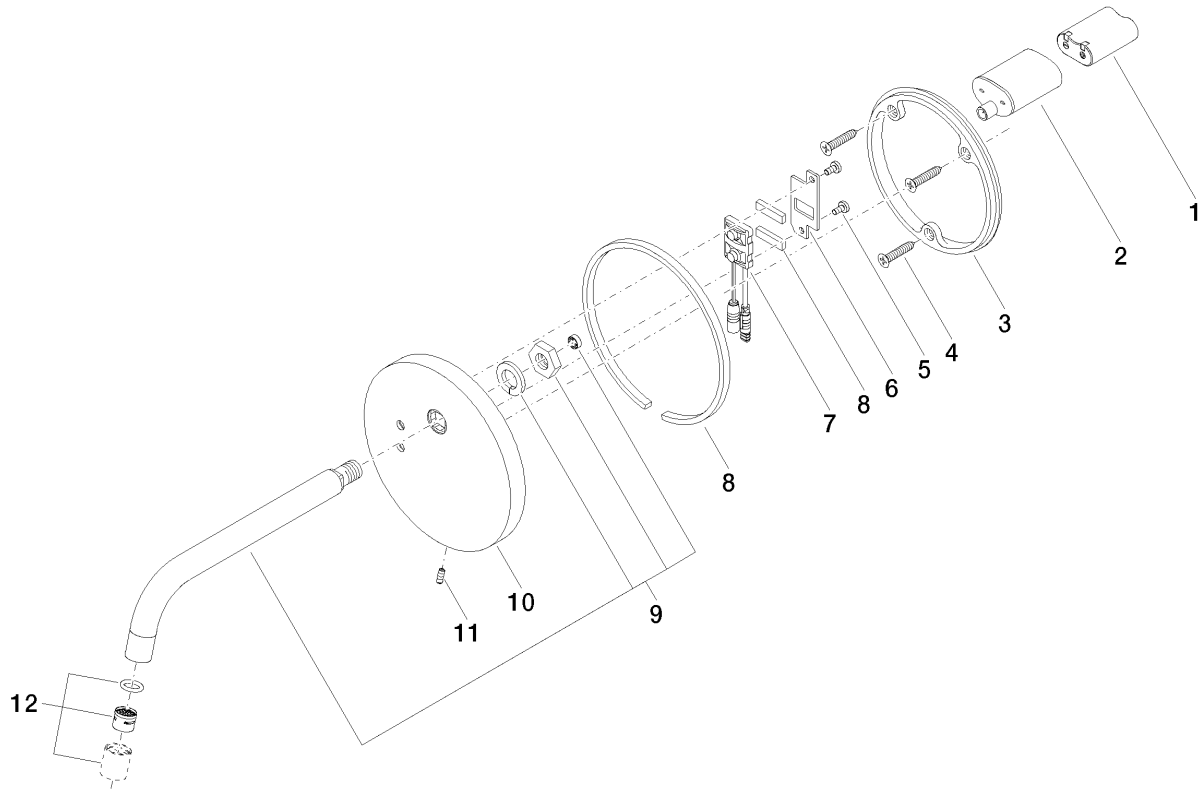

Product specifications

Exposed trim parts

- **SEMIAUTOMATIC function**
- **200 mm projection**
- M 16 x 1 aerator – female thread
- safety shutdown after 10 sec
- infrared sensor with autofocus
- Max. flow 5 l/min
- lead-free
- cover rosette mounting
- cover rosette unit, brass, diameter 140 mm
- IP 45 system of protection, CE-approved
- 6-volt lithium battery

Surfaces

- chrome

36752850-00

Accessories required

- Concealed body; 3573097090

Exploded assembly drawing

Order quantity

No.	Article number	Name	Installation quantity
1	09123000190	electronic accessories	1
2	09123000890	electronic accessories	1
3	09301112090	disc	1
4	09303014390	screw	3
5	09303012590	screw	2
6	09305003790	holder	1
7	09305006190	electronic accessories	1
8	09140310190	seal	1
9	90282212200ff	spout	1
10	091102077ff	cover	1
11	09311106190	pin	1
12	90230102700ff	aerator	1

Flow rate chart