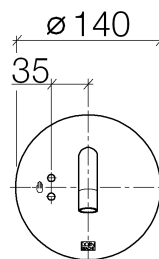

Product specifications

Exposed trim parts

- **SEMIAUTOMATIC function**
- **200 mm projection**
- M 16 x 1 aerator – female thread
- safety shutdown after 10 sec
- infrared sensor with autofocus
- Max. flow 5 l/min
- lead-free
- cover rosette mounting
- cover rosette unit, brass, diameter 140 mm
- IP 45 system of protection, CE-approved
- 6-volt lithium battery

Surfaces

- chrome

36752850-00

Accessories required

- Concealed body; 3573097090

Exploded assembly drawing

Order quantity

No.	Article number	Name	Installation quantity
1	09123000190	electronic accessories	1
2	09123000890	electronic accessories	1
3	09301112090	disc	1
4	09303014390	screw	3
5	09303012590	screw	2
6	09305003790	holder	1
7	09305006190	electronic accessories	1
8	09140310190	seal	1
9	90282212200ff	spout	1
10	091102077ff	cover	1
11	09311106190	pin	1
12	90230102700ff	aerator	1

Flow rate chart