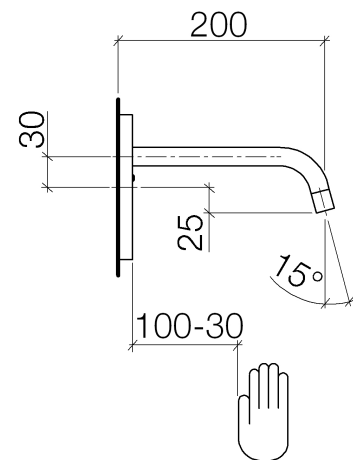

Product specifications

Exposed trim parts

- **SEMIAUTOMATIC function**
- **200 mm projection**
- M 16 x 1 aerator – female thread
- safety shutdown after 10 sec
- infrared sensor with autofocus
- Max. flow 5 l/min
- lead-free
- cover rosette mounting
- cover rosette unit, brass, diameter 140 mm
- IP 45 system of protection, CE-approved
- 6-volt lithium battery

Surfaces

- chrome

36752850-00

Accessories required

- Concealed body; 3573097090

Exploded assembly drawing

Order quantity

No.	Article number	Name	Installation quantity
1	09123000190	electronic accessories	1
2	09123000890	electronic accessories	1
3	09301112090	disc	1
4	09303014390	screw	3
5	09303012590	screw	2
6	09305003790	holder	1
7	09305006190	electronic accessories	1
8	09140310190	seal	1
9	90282212200ff	spout	1
10	091102077ff	cover	1
11	09311106190	pin	1
12	90230102700ff	aerator	1

Flow rate chart