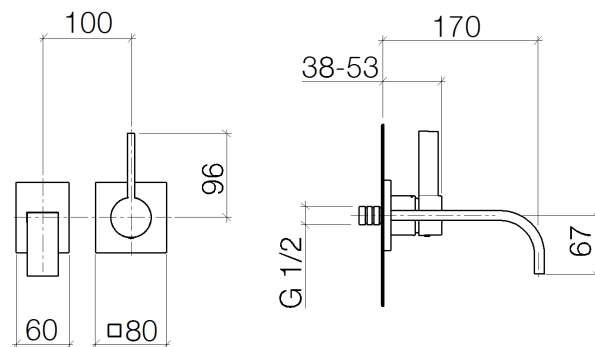

Product specifications

Exposed trim parts

- **170 mm projection**
- fixed spout 1/2"
- Aerator 32 x 8
- Max. flow 6 l/min
- lead-free
- rosette for mixer 80 x 80 mm
- rosette for spout 60 x 80 mm

Mixer can be placed above, to the left or to the right of the spout.

Surfaces

- | | |
|-----------------|-------------|
| • chrome | 36810782-00 |
| • platinum matt | 36810782-06 |
| • platinum | 36810782-08 |
| • Cyprum | 36810782-49 |

Accessories required

- Concealed body, mixer on right; 3580697090
- Concealed body, mixer on left; 3580797090
- Concealed body; 3580897090
- Wall-mounted mixer, mixer on right; 3581697090

Exploded assembly drawing

**Order quantity**

No.	Article number	Name	Installation quantity
1	90277803800ff	rosette	1
2	09230107990	flow reducer	1
3	04282215010ff	spout	1
4	9029030450090	aerator	1
5	09141004990	seal	1
6	092778039ff	rosette	1
7	091102287ff	cover	1
8	09312001790	plug	1
9	09311103090	pin	1
10	092078058ff	handle	1

Flow rate chart