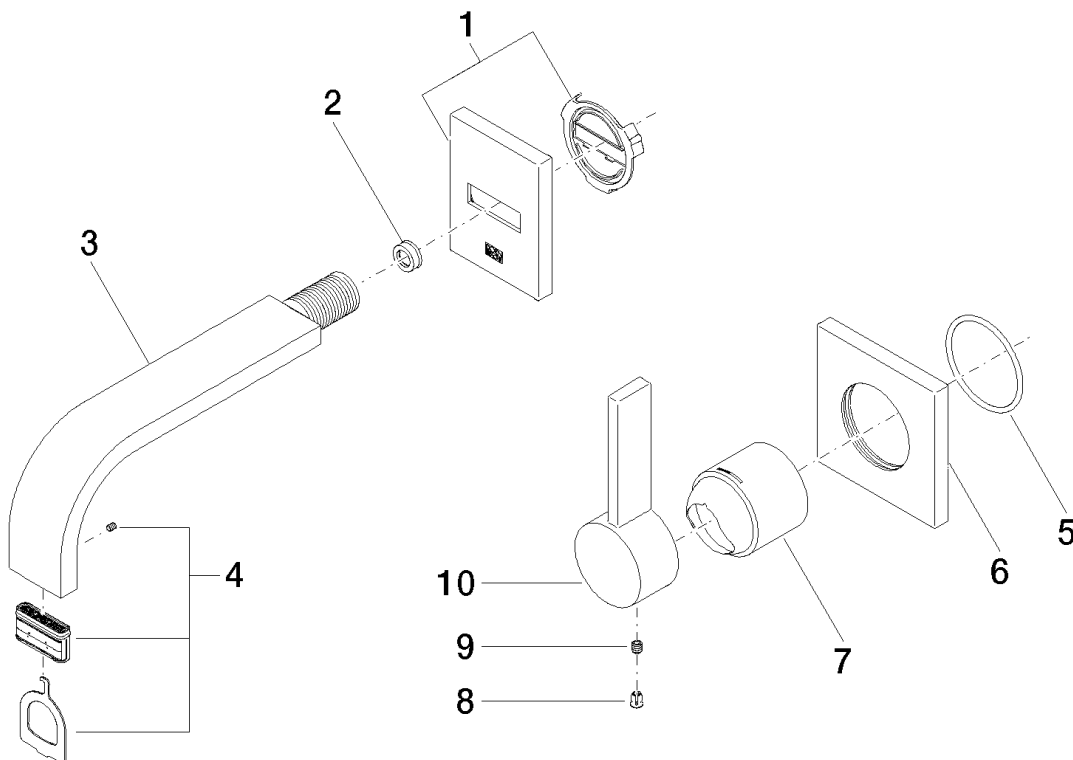

Product specifications

Exposed trim parts

- **170 mm projection**
- fixed spout 1/2"
- Aerator 32 x 8
- Max. flow 6 l/min
- lead-free
- rosette for mixer 80 x 80 mm
- rosette for spout 60 x 80 mm

Mixer can be placed above, to the left or to the right of the spout.

Surfaces

- | | |
|-----------------|-------------|
| • chrome | 36810782-00 |
| • platinum matt | 36810782-06 |
| • platinum | 36810782-08 |
| • Cyprum | 36810782-49 |

Accessories required

- Concealed body, mixer on right; 3580697090
- Concealed body, mixer on left; 3580797090
- Concealed body; 3580897090
- Wall-mounted mixer, mixer on right; 3581697090

Exploded assembly drawing

**Order quantity**

No.	Article number	Name	Installation quantity
1	90277803800ff	rosette	1
2	09230107990	flow reducer	1
3	04282215010ff	spout	1
4	9029030450090	aerator	1
5	09141004990	seal	1
6	092778039ff	rosette	1
7	091102287ff	cover	1
8	09312001790	plug	1
9	09311103090	pin	1
10	092078058ff	handle	1

Flow rate chart