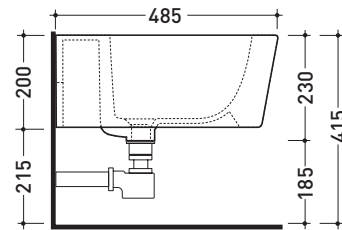

## 5065 Mini Link

Wall hung single-hole bidet

Complements: **Line taps bidet:** ONE - NOKE' - SI - FOLD  
**Line accessories:** TWO - HOOP - NOKE' - FOLD

Technical accessories: **Universal fixing bracket for wall hung wc/bidet** [41/P]  
**Short chrome siphon for bidet** [SIFB/CR]  
**Stop & Go drain** [PLSG]  
**Two piece set chrome tap filters** [RF026 - RF027]

Package dim. 58 x 36,5 x 36 cm | Weight 21 kg | Pz. Pallet n° 15

vista zenitale / zenital view

vista laterale / lateral view

sezione longitudinale / section

vista retro / back view

size in mm

january 2014

**CERAMIC:** glossy finish