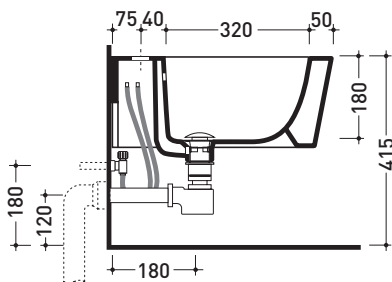

## 5065 Mini Link

Wall hung single-hole bidet

Complements: **Line taps bidet:** ONE - NOKE' - SI - FOLD  
**Line accessories:** TWO - HOOP - NOKE' - FOLD

Technical accessories: **Universal fixing bracket for wall hung wc/bidet** [41/P]  
**Short chrome siphon for bidet** [SIFB/CR]  
**Stop & Go drain** [PLSG]  
**Two piece set chrome tap filters** [RF026 - RF027]

Package dim. 58 x 36,5 x 36 cm | Weight 21 kg | Pz. Pallet n° 15

vista zenitale / zenital view

vista laterale / lateral view

sezione longitudinale / section

vista retro / back view

size in mm

january 2014

**CERAMIC:** glossy finish