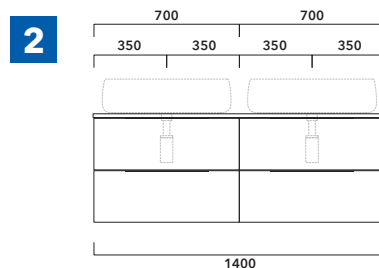

WARNING:

THE BASIN IS ALWAYS IN THE CENTRE OF THE WALL HUNG VANITY UNIT

WARNING:

TOP IS NOT INCLUDED

Vanity units are suitable for **COUNTERTOP BASIN** only (NOT for recessed, semi-inset or undercounter ones).

EXAMPLES OF COMPOSITIONS

1 | depth cm 37:
n.1 **BX808** + n.1 **BX426** + **BXPR38** cm 155

2 | depth cm 37:
n.2 **BX808** + **BXPR38** cm 140

3 | depth cm 37:
n.1 **BX424** + n. 1 **BX994** + **BXPR38** cm 165