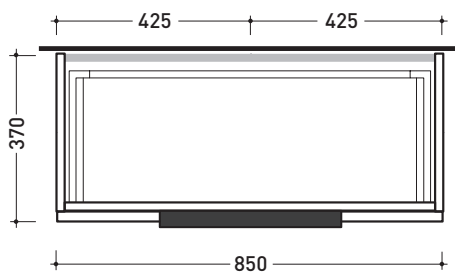

CE

vista zenitale / zenital view