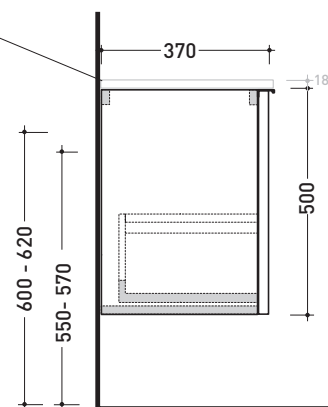

BX810 L 85 x P 37 x H 50

Wall hung vanity unit H50 - 1 DRAWER

TOP NOT INCLUDED

Complements: **countertop basins:**
Boll 42 (BL42L) / **Boll 56** (BL56L) / **Monò 54** (MN54L) /
NudaSlim 60 (ND60L / ND60PR) / **NudaSlim 75** (ND75L /
 ND75PR) / **Pass 39** (PS39LM) / **Pass 60** (PS60A) / **Pass 62** (PS62C)
 / **Pass 65** (PS65AT) / **Saltodacqua** (SD42L) / **Void 44** (VD44L)
Mirrors line: SIMPLE, MAKE-UP

Technical accessories: **Chrome siphon** (SIFL/CR)
Telescopic chrome siphon (SIFL066)

Package dim. | Weight **22,6 kg** | Pz. Pallet n° -

CE

vista zenitale / zenital view

assonometria / axonometry

vista frontale / frontal view

TOP ESCLUSO
TOP NOT INCLUDED

sezione longitudinale / section

sizes in mm

WOOD: finish

OK Arly OJ Bianco OJ Grigio OJ Canapa

<http://www.ceramicaflaminia.it/en/products/342-box>

©ceramicaflaminiaspa - All rights reserved. Unauthorized copying, publication, reproduction as well as partial reproduction are prohibited