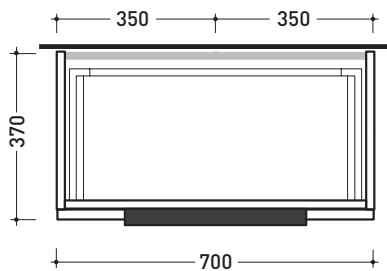

CE

vista zenitale / zenital view