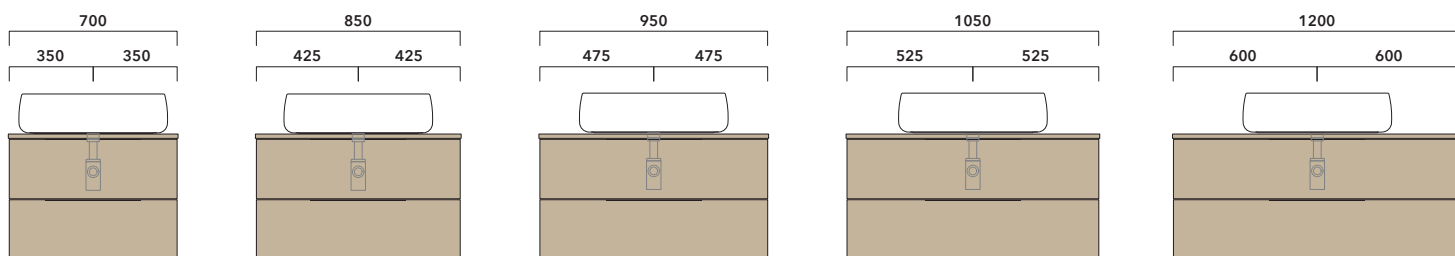

INDICATIONS FOR THE REALIZATION OF COMPOSITIONS

Taking care to the difference between **VANITY** or **WALL HUNG UNITS**:

- The drawer and the back of **VANITY UNIT** are cutted to permit the siphon installation.
- **WALL HUNG UNIT** are completely closed.

WARNING:

THE BASIN IS ALWAYS IN THE CENTRE OF THE WALL HUNG VANITY UNIT

WARNING:

TOP IS NOT INCLUDED

Vanity units are suitable for **COUNTERTOP BASIN** only (NOT for recessed, semi-inset or undercounter ones).