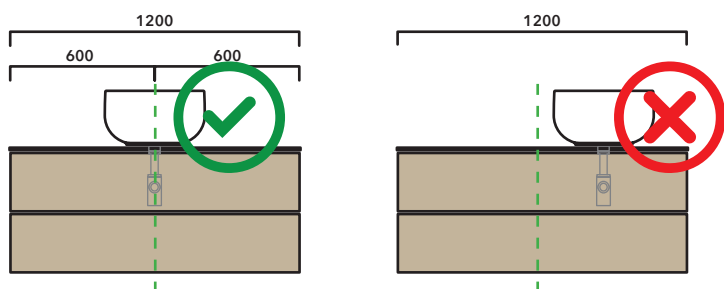

COMPATIBLE COUNTERTOP BASINS

VANITY UNIT DEPTH: CM 37

Boll 42	art. BL42L
Boll 56	art. BL56L
Monò 54	art. MN54L
NudaSlim 60	art. ND60L
NudaSlim 60	art. ND60PR
NudaSlim 75	art. ND75L
NudaSlim 75	art. ND75PR
Pass 39	art. PS39LM
Pass 60	art. PS60A
Pass 65	art. PS65AT
Pass 62	art. PS62C
Saltodacqua	art. SD42L
Void 44	art. VD44L

INDICATIONS FOR THE REALIZATION OF COMPOSITIONS

Taking care to the difference between **VANITY** or **WALL HUNG UNITS**:

- The drawer and the back of **VANITY UNIT** are cutted to permit the siphon installation.
- **WALL HUNG UNIT** are completely closed.

WARNING:

THE BASIN IS ALWAYS IN THE CENTRE OF THE WALL HUNG VANITY UNIT

WARNING:

TOP IS NOT INCLUDED