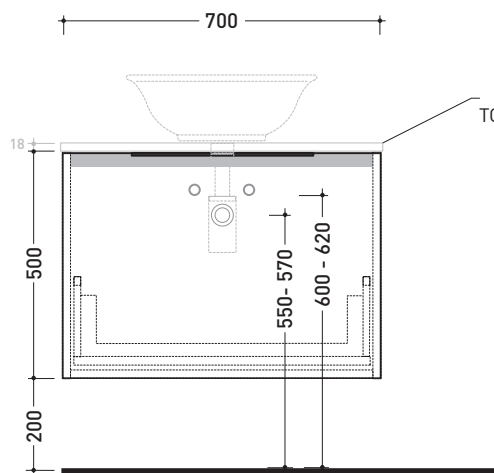

2017

BX804 L 70 x P 37 x H 50

Wall hung vanity unit H50 - 1 DRAWER

TOP NOT INCLUDED

Complements: **countertop basins:**

Boll 42 (BL42L) / **Boll 56** (BL56L) / **Monò 54** (MN54L) /
NudaSlim 60 (ND60L / ND60PR) / **NudaSlim 75** (ND75L /
 ND75PR) / **Pass 39** (PS39LM) / **Pass 60** (PS60A) / **Pass 62** (PS62C)
 / **Pass 65** (PS65AT) / **Saltodacqua** (SD42L) / **Void 44** (VD44L)
Mirrors line: SIMPLE, MAKE-UP

Technical accessories: **Chrome siphon** (SIFL/CR)
Telescopic chrome siphon (SIFL066)

Package dim. | Weight **22,4 kg** | Pz. Pallet n° -

CE

vista zenitale / zenital view

assonometria / axonometry

vista frontale / frontal view

BX810 L 85 x P 37 x H 50

Wall hung vanity unit H50 - 1 DRAWER

TOP NOT INCLUDED

Complements: **countertop basins:**
Boll 42 (BL42L) / **Boll 56** (BL56L) / **Monò 54** (MN54L) /
NudaSlim 60 (ND60L / ND60PR) / **NudaSlim 75** (ND75L /
 ND75PR) / **Pass 39** (PS39LM) / **Pass 60** (PS60A) / **Pass 62** (PS62C)
 / **Pass 65** (PS65AT) / **Saltodacqua** (SD42L) / **Void 44** (VD44L)
Mirrors line: SIMPLE, MAKE-UP