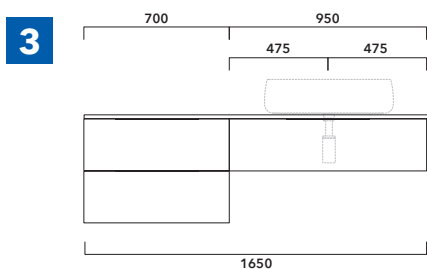

WARNING:

THE BASIN IS ALWAYS IN THE CENTRE OF THE WALL HUNG VANITY UNIT

WARNING:

TOP IS NOT INCLUDED

Vanity units are suitable for **COUNTERTOP BASIN** only (NOT for recessed, semi-inset or undercounter ones).

EXAMPLES OF COMPOSITIONS

1 | depth cm 37:
n.1 **BX808** + n.1 **BX426** + **BXPR38** cm 155

2 | depth cm 37:
n.2 **BX808** + **BXPR38** cm 140

3 | depth cm 37:
n.1 **BX424** + n. 1 **BX994** + **BXPR38** cm 165