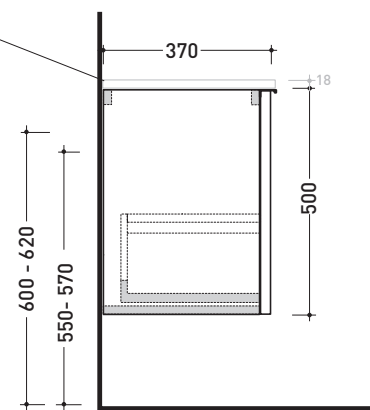

2017

BX804 L 70 x P 37 x H 50

Wall hung vanity unit H50 - 1 DRAWER

TOP NOT INCLUDED

Complements: **countertop basins:**

Boll 42 (BL42L) / **Boll 56** (BL56L) / **Monò 54** (MN54L) /
NudaSlim 60 (ND60L / ND60PR) / **NudaSlim 75** (ND75L /
 ND75PR) / **Pass 39** (PS39LM) / **Pass 60** (PS60A) / **Pass 62** (PS62C)
 / **Pass 65** (PS65AT) / **Saltodacqua** (SD42L) / **Void 44** (VD44L)
Mirrors line: SIMPLE, MAKE-UP

Technical accessories: **Chrome siphon** (SIFL/CR)
Telescopic chrome siphon (SIFL066)

Package dim. | Weight **22,4 kg** | Pz. Pallet n° -

CE

vista zenitale / zenital view

assonometria / axonometry

vista frontale / frontal view

BX810 L 85 x P 37 x H 50

Wall hung vanity unit H50 - 1 DRAWER

TOP NOT INCLUDED

Complements: **countertop basins:**
Boll 42 (BL42L) / **Boll 56** (BL56L) / **Monò 54** (MN54L) /
NudaSlim 60 (ND60L / ND60PR) / **NudaSlim 75** (ND75L /
 ND75PR) / **Pass 39** (PS39LM) / **Pass 60** (PS60A) / **Pass 62** (PS62C)
 / **Pass 65** (PS65AT) / **Saltodacqua** (SD42L) / **Void 44** (VD44L)
Mirrors line: SIMPLE, MAKE-UP