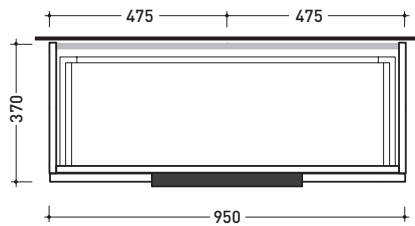

2017

BX822 L 95 x P 37 x H 50

Wall hung vanity unit H50 - 1 DRAWER

TOP NOT INCLUDED

Complements: **countertop basins:**
Boll 42 (BL42L) / **Boll 56** (BL56L) / **Monò 54** (MN54L) /
NudaSlim 60 (ND60L / ND60PR) / **NudaSlim 75** (ND75L /
ND75PR) / **Pass 39** (PS39LM) / **Pass 60** (PS60A) / **Pass 62** (PS62C)
/ **Pass 65** (PS65AT) / **Saltodacqua** (SD42L) / **Void 44** (VD44L)
Mirrors line: SIMPLE, MAKE-UP

Technical accessories: **Chrome siphon** (SIFL/CR)
Telescopic chrome siphon (SIFL066)

Package dim. | Weight **25,2 kg** | Pz. Pallet n° -

CE

vista zenitale / zenital view