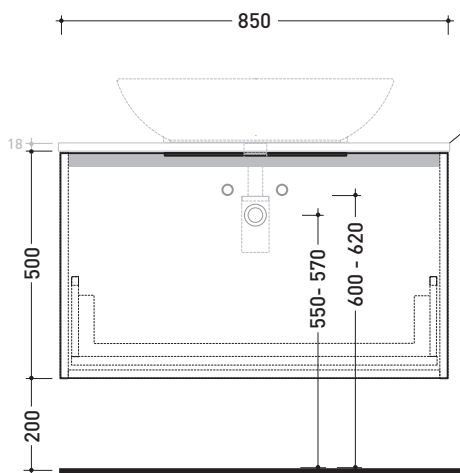

BX810 L 85 x P 37 x H 50

Wall hung vanity unit H50 - 1 DRAWER

TOP NOT INCLUDED

Complements: **countertop basins:**
Boll 42 (BL42L) / **Boll 56** (BL56L) / **Monò 54** (MN54L) /
NudaSlim 60 (ND60L / ND60PR) / **NudaSlim 75** (ND75L /
 ND75PR) / **Pass 39** (PS39LM) / **Pass 60** (PS60A) / **Pass 62** (PS62C)
 / **Pass 65** (PS65AT) / **Saltodacqua** (SD42L) / **Void 44** (VD44L)
Mirrors line: SIMPLE, MAKE-UP

Technical accessories: **Chrome siphon** (SIFL/CR)
Telescopic chrome siphon (SIFL066)

Package dim. | Weight **22,6 kg** | Pz. Pallet n° -

CE

vista zenitale / zenital view

assonometria / axonometry

vista frontale / frontal view