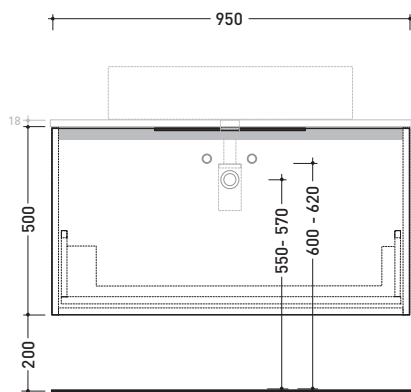

may 2018

2017

BX822 L 95 x P 37 x H 50

Wall hung vanity unit H50 - 1 DRAWER

TOP NOT INCLUDED

Complements: **countertop basins:**
Boll 42 (BL42L) / **Boll 56** (BL56L) / **Monò 54** (MN54L) /
NudaSlim 60 (ND60L / ND60PR) / **NudaSlim 75** (ND75L /
 ND75PR) / **Pass 39** (PS39LM) / **Pass 60** (PS60A) / **Pass 62** (PS62C)
 / **Pass 65** (PS65AT) / **Saltodacqua** (SD42L) / **Void 44** (VD44L)
Mirrors line: SIMPLE, MAKE-UP

Technical accessories: **Chrome siphon** (SIFL/CR)
Telescopic chrome siphon (SIFL066)

Package dim. | Weight **25,2 kg** | Pz. Pallet n° -

CE

vista zenitale / zenital view

assonometria / axonometry

vista frontale / frontal view