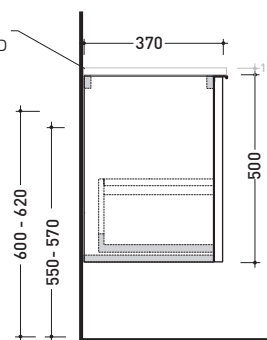

sezione longitudinale / section

sizes in mm

WOOD: finish