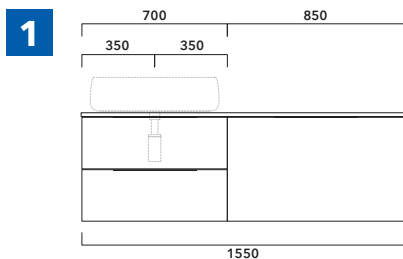

WARNING:

THE BASIN IS ALWAYS IN THE CENTRE OF THE WALL HUNG VANITY UNIT

WARNING:

TOP IS NOT INCLUDED

Vanity units are suitable for **COUNTERTOP BASIN** only (NOT for recessed, semi-inset or undercounter ones).

EXAMPLES OF COMPOSITIONS

1 | depth cm 37:
n.1 **BX808** + n.1 **BX426** + **BXPR38** cm 155

2 | depth cm 37:
n.2 **BX808** + **BXPR38** cm 140

3 | depth cm 37:
n.1 **BX424** + n. 1 **BX994** + **BXPR38** cm 165