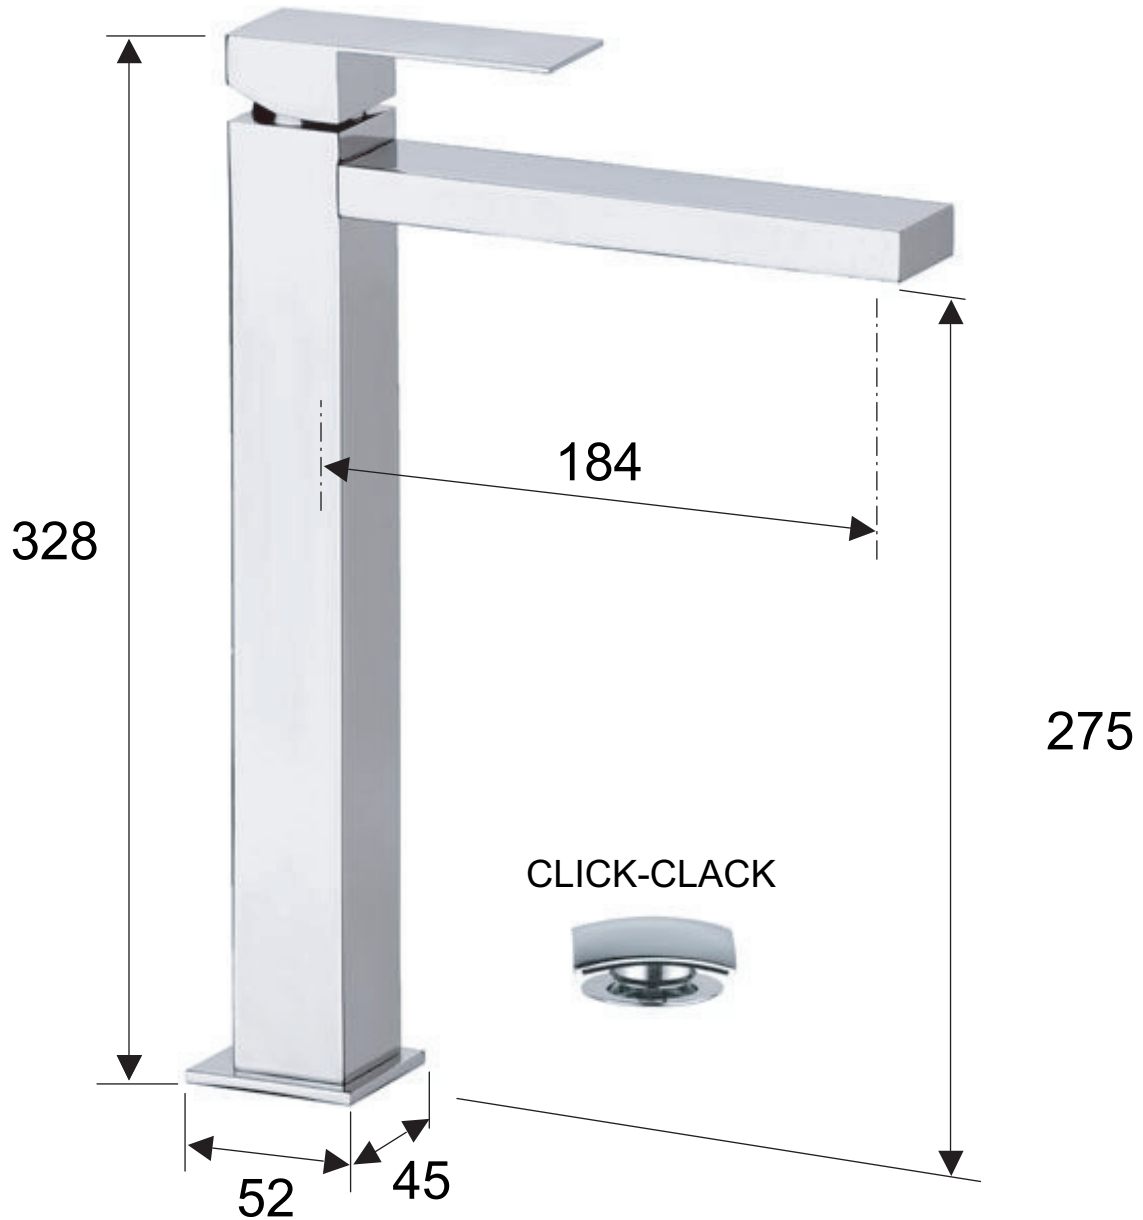

DANIEL

SCHEDA TECNICA TECHNICAL FEATURES

ART. COD.

SK607XL

MATERIALI / MATERIALS

OTTONE CROMATO / CHROME PLATED BRASS

CROMATURA / CHROME PLATING

UNI EN 248