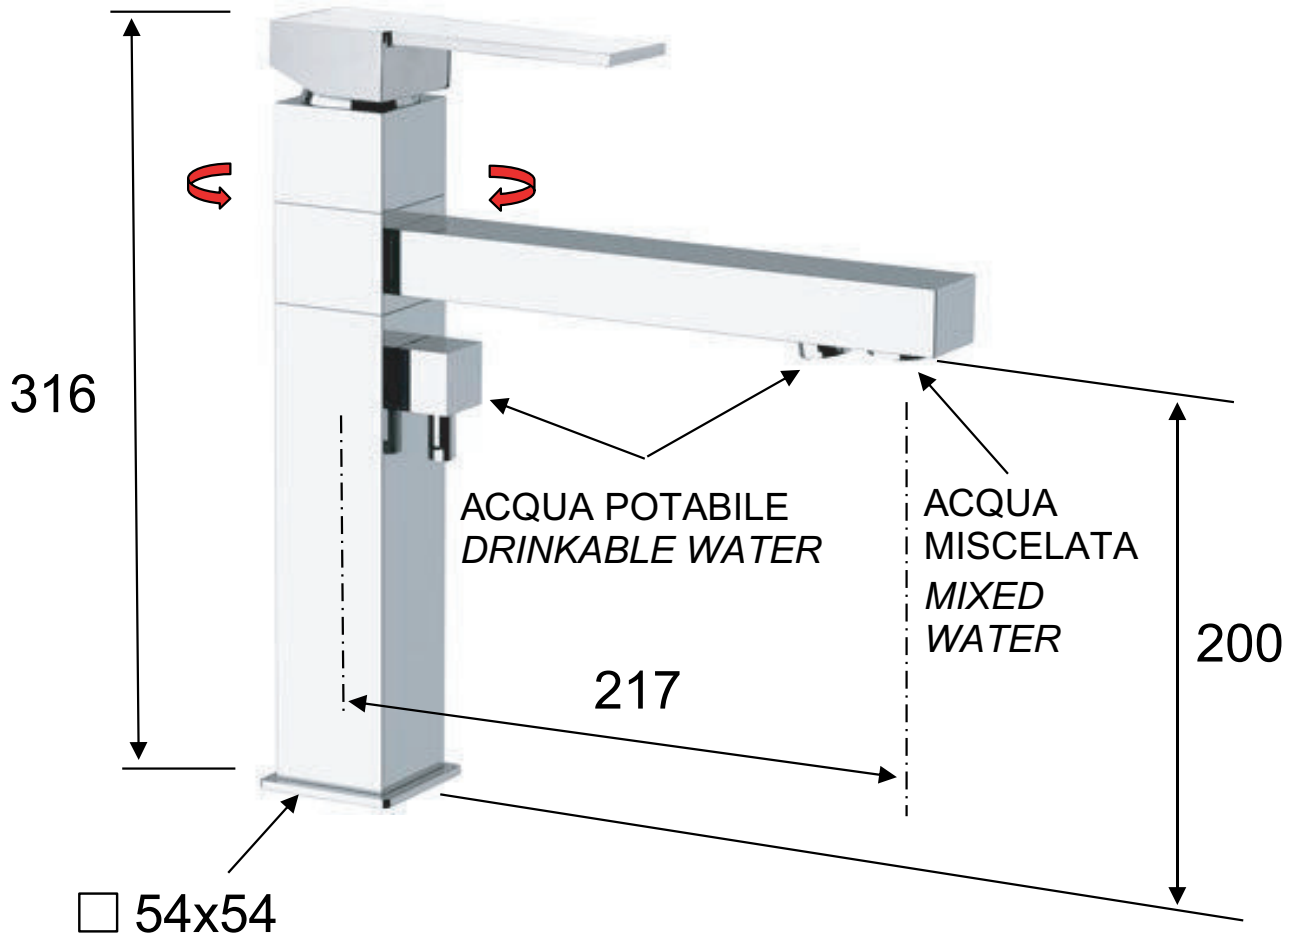

DANIEL

SCHEDA TECNICA TECHNICAL FEATURES

ART. COD.

SK608DW

MATERIALI / MATERIALS

OTTONE CROMATO / CHROME PLATED BRASS
OTTONE - BRASS

CROMATURA / CHROME PLATING

UNI EN 248