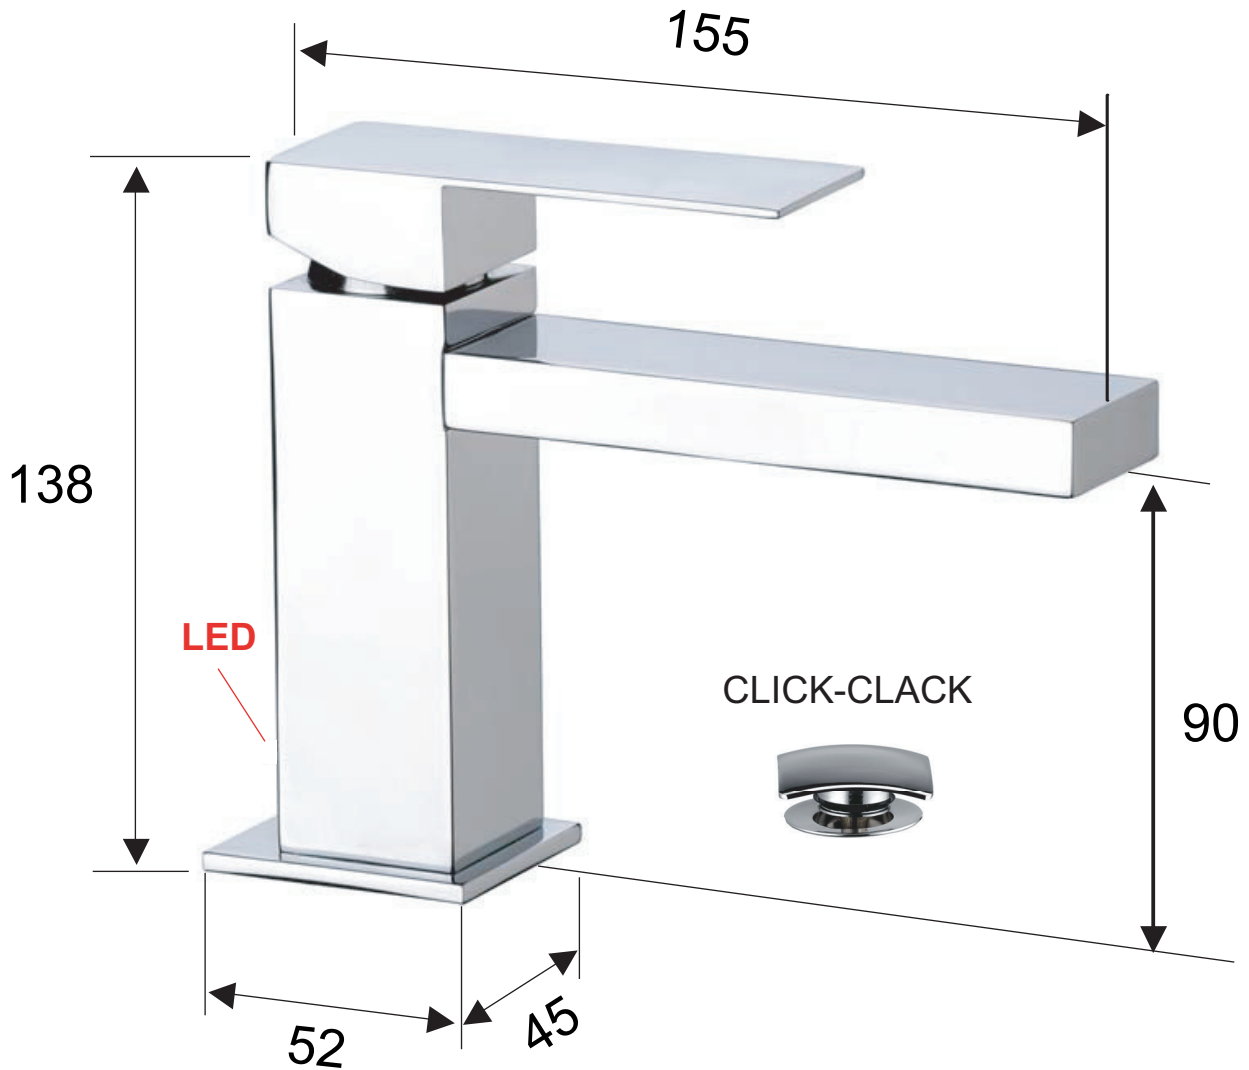

DANIEL

SCHEDA TECNICA TECHNICAL FEATURES

ART. COD.

SKA605

MATERIALI / MATERIALS

OTTONE CROMATO / CHROME PLATED BRASS

CROMATURA / CHROME PLATING

UNI EN 248