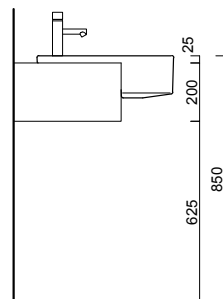

L140_cod. PCST06LCX + codice finitura | finish code | code finition | Beschichtungscode | afwerkings code

L120_cod. PCST04LCX + codice finitura | finish code | code finition | Beschichtungscode | afwerkings code

Finitura | Finishes | Finitions | Beschichtungen | Afwerkingen

idrolam

TRANCHÈ CHIARO

TRANCHÈ SCURO