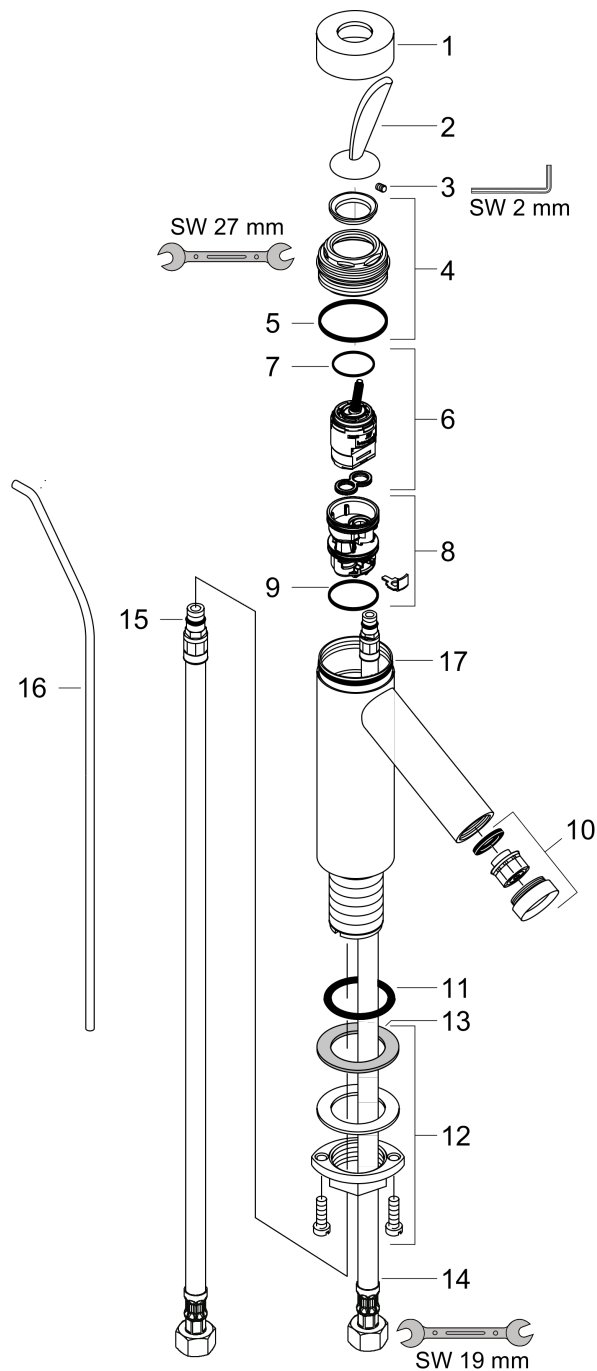

## Flowchart

**AXOR Starck Classic**  
**Classic single lever basin mixer 70 with pop-up waste set**  
Surfaces: **Chrome** Article Number: **10010000**

## Exploded Drawing

Year of production: >09/12

**AXOR Starck Classic**  
**Classic single lever basin mixer 70 with pop-up waste set**  
 Surfaces: **Chrome** Article Number: **10010000**

## Spare part list

Year of production: >09/12

Pos.	Description	Article Number	PC	PU
1	flange	96427000	0	1
2	handle	10090000	0	1
3	hollow set screw M4x6	97767000	0	1
4	nut	97157000	0	1
5	O-Ring 30x2	98186000	0	1
6	cartridge, assy	96339000	0	1
7	O-ring 21,95x1,78	95169000	0	1
8	adapter for cartridge	95289000	0	1
9	O-ring 26x2	98147000	0	1
10	aerator M24x1 (5 l/min)	95379000	0	1
11	O-ring 34x4	98155000	0	1
12	fixing set (Ø 32)	13961000	0	1
13	lever collar	97548000	0	1
14	connection hose 450 mm M8x0,75 G3/8	97206000	0	1
15	O-ring 7x1,5	98422000	0	1
16	pop up rod	94006000	0	1
17	O-ring 42x1,5	98171000	0	1
a	lever arm 340mm (ball-Ø12mm)	96324000	0	1
b	pop up waste	94139000	0	1
c	fixation extension 35 mm	13898000	0	1
d	service tool for disassembling the handle	92124000	0	1