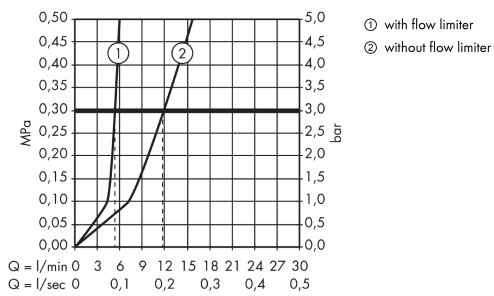

AXOR Starck Classic
Classic single lever basin mixer 70 with pop-up waste set
Surfaces: **Chrome** Article Number: **10010000**

Flowchart