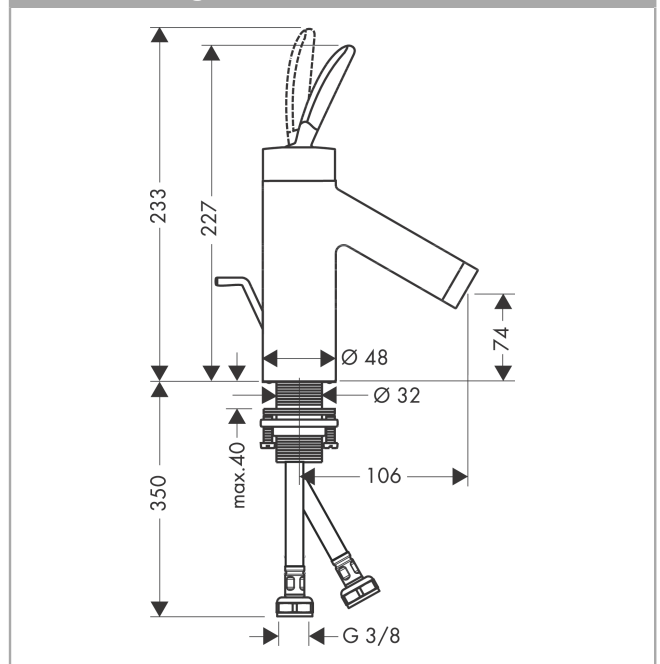

Scale drawing