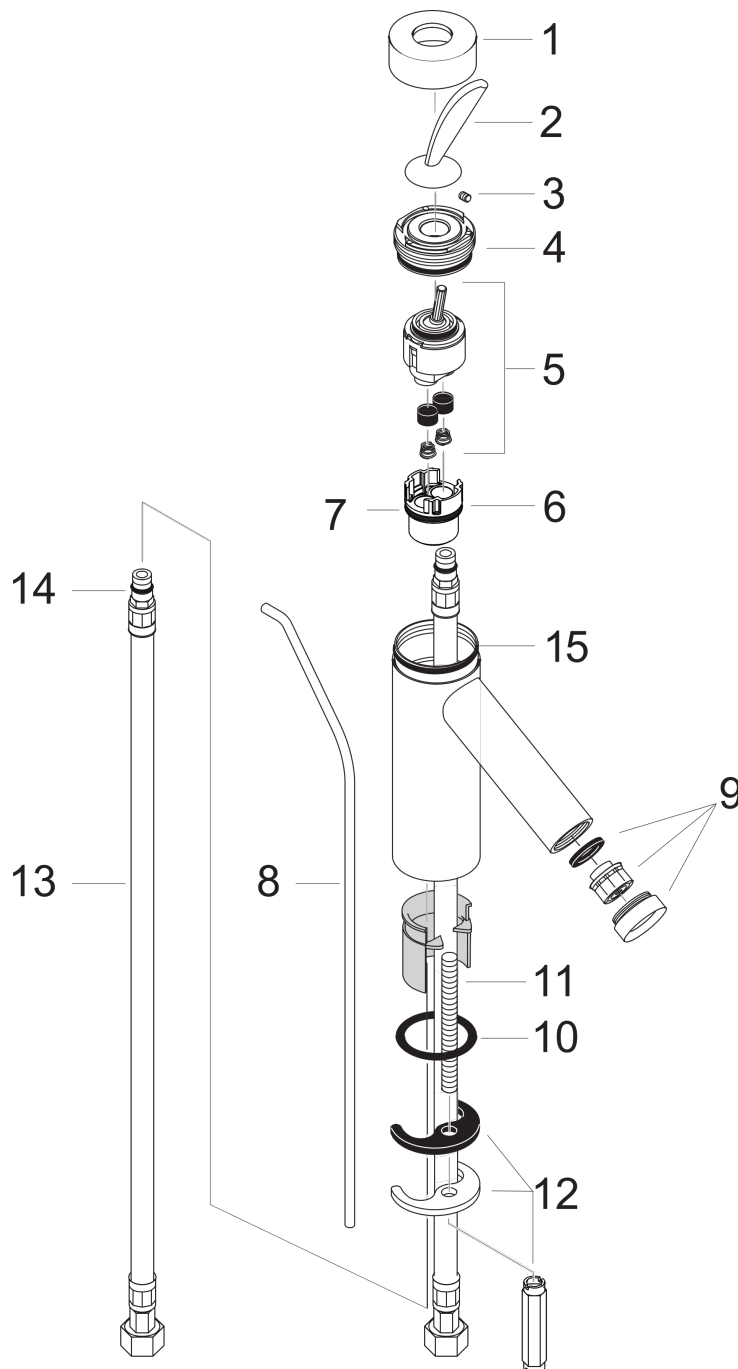

AXOR Starck Classic
Single lever basin mixer 60 with pop-up waste set for hand wash basins
 Surfaces: **Chrome** Article Number: **10015000**

Description

product features

- consists of: single lever basin mixer, waste set
- ComfortZone 60
- projection 76 mm
- normal spray
- flow rate at 3 bar: 5 l/min
- joystick ceramic cartridge
- suitable for continuous flow water heaters
- pop-up waste set G 1¼
- connection dimension: DN15

Technology

Product image

Scale drawing

AXOR Starck Classic
Single lever basin mixer 60 with pop-up waste set for hand wash basins
 Surfaces: **Chrome** Article Number: **10015000**

Flowchart

AXOR Starck Classic
Single lever basin mixer 60 with pop-up waste set for hand wash basins
Surfaces: **Chrome** Article Number: **10015000**

Exploded Drawing

Year of production: >10/10

AXOR Starck Classic
Single lever basin mixer 60 with pop-up waste set for hand wash basins
 Surfaces: **Chrome** Article Number: **10015000**

Spare part list

Year of production: >10/10

Pos.	Description	Article Number	PC	PU
1	flange	96427000	0	1
2	handle	10090000	0	1
3	hollow set screw M4x6	97767000	0	1
4	nut	97717000	0	1
5	cartridge, assy	96339000	0	1
6	O-ring 26x2	98147000	0	1
7	adapter for cartridge	97396000	0	1
8	pop up rod	94006000	0	1
9	aerator M24x1 (5 l/min)	95379000	0	1
10	O-ring 34x4	98155000	0	1
11	screw M8 x 68	97736000	0	1
12	fixing set	96016000	0	1
13	connection hose 450 mm M8x0,75 G3/8	97206000	0	1
14	O-ring 7x1,5	98422000	0	1
15	O-ring 42x1,5	98171000	0	1
a	lever arm 340mm (ball-Ø12mm)	96324000	0	1
b	pop up waste	94139000	0	1
c	service tool for disassembling the handle	92124000	0	1