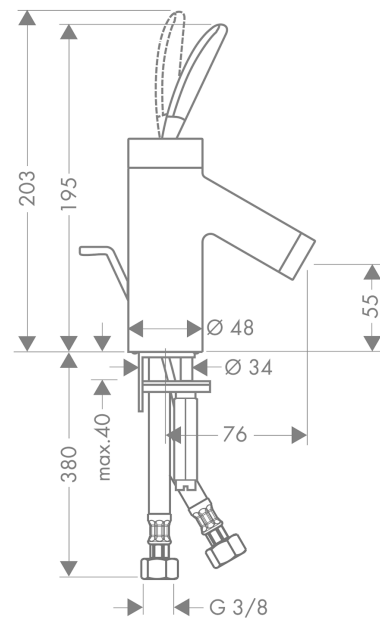

AXOR Starck Classic
Single lever basin mixer 60 with pop-up waste set for hand wash basins
 Surfaces: **Chrome** Article Number: **10015000**

Description

product features

- consists of: single lever basin mixer, waste set
- ComfortZone 60
- projection 76 mm
- normal spray
- flow rate at 3 bar: 5 l/min
- joystick ceramic cartridge
- suitable for continuous flow water heaters
- pop-up waste set G 1¼
- connection dimension: DN15

Technology

Product image

Scale drawing

AXOR Starck Classic
Single lever basin mixer 60 with pop-up waste set for hand wash basins
 Surfaces: **Chrome** Article Number: **10015000**

Flowchart

AXOR Starck Classic
Single lever basin mixer 60 with pop-up waste set for hand wash basins
Surfaces: **Chrome** Article Number: **10015000**

Exploded Drawing

Year of production: >10/10

AXOR Starck Classic
Single lever basin mixer 60 with pop-up waste set for hand wash basins
 Surfaces: **Chrome** Article Number: **10015000**

Spare part list

Year of production: >10/10

Pos.	Description	Article Number	PC	PU
1	flange	96427000	0	1
2	handle	10090000	0	1
3	hollow set screw M4x6	97767000	0	1
4	nut	97717000	0	1
5	cartridge, assy	96339000	0	1
6	O-ring 26x2	98147000	0	1
7	adapter for cartridge	97396000	0	1
8	pop up rod	94006000	0	1
9	aerator M24x1 (5 l/min)	95379000	0	1
10	O-ring 34x4	98155000	0	1
11	screw M8 x 68	97736000	0	1
12	fixing set	96016000	0	1
13	connection hose 450 mm M8x0,75 G3/8	97206000	0	1
14	O-ring 7x1,5	98422000	0	1
15	O-ring 42x1,5	98171000	0	1
a	lever arm 340mm (ball-Ø12mm)	96324000	0	1
b	pop up waste	94139000	0	1
c	service tool for disassembling the handle	92124000	0	1