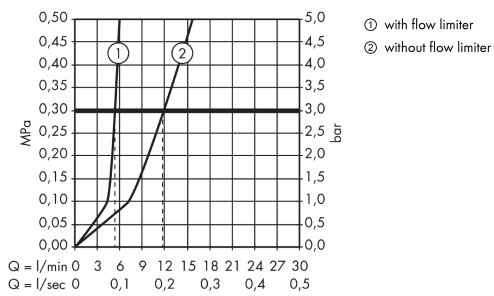

AXOR Starck Classic
Single lever basin mixer 60 with pop-up waste set for hand wash basins
 Surfaces: **Chrome** Article Number: **10015000**

Description

product features

- consists of: single lever basin mixer, waste set
- ComfortZone 60
- projection 76 mm
- normal spray
- flow rate at 3 bar: 5 l/min
- joystick ceramic cartridge
- suitable for continuous flow water heaters
- pop-up waste set G 1¼
- connection dimension: DN15

Technology

Product image

Scale drawing

AXOR Starck Classic
Single lever basin mixer 60 with pop-up waste set for hand wash basins
 Surfaces: **Chrome** Article Number: **10015000**

Flowchart

AXOR Starck Classic
Single lever basin mixer 60 with pop-up waste set for hand wash basins
Surfaces: **Chrome** Article Number: **10015000**