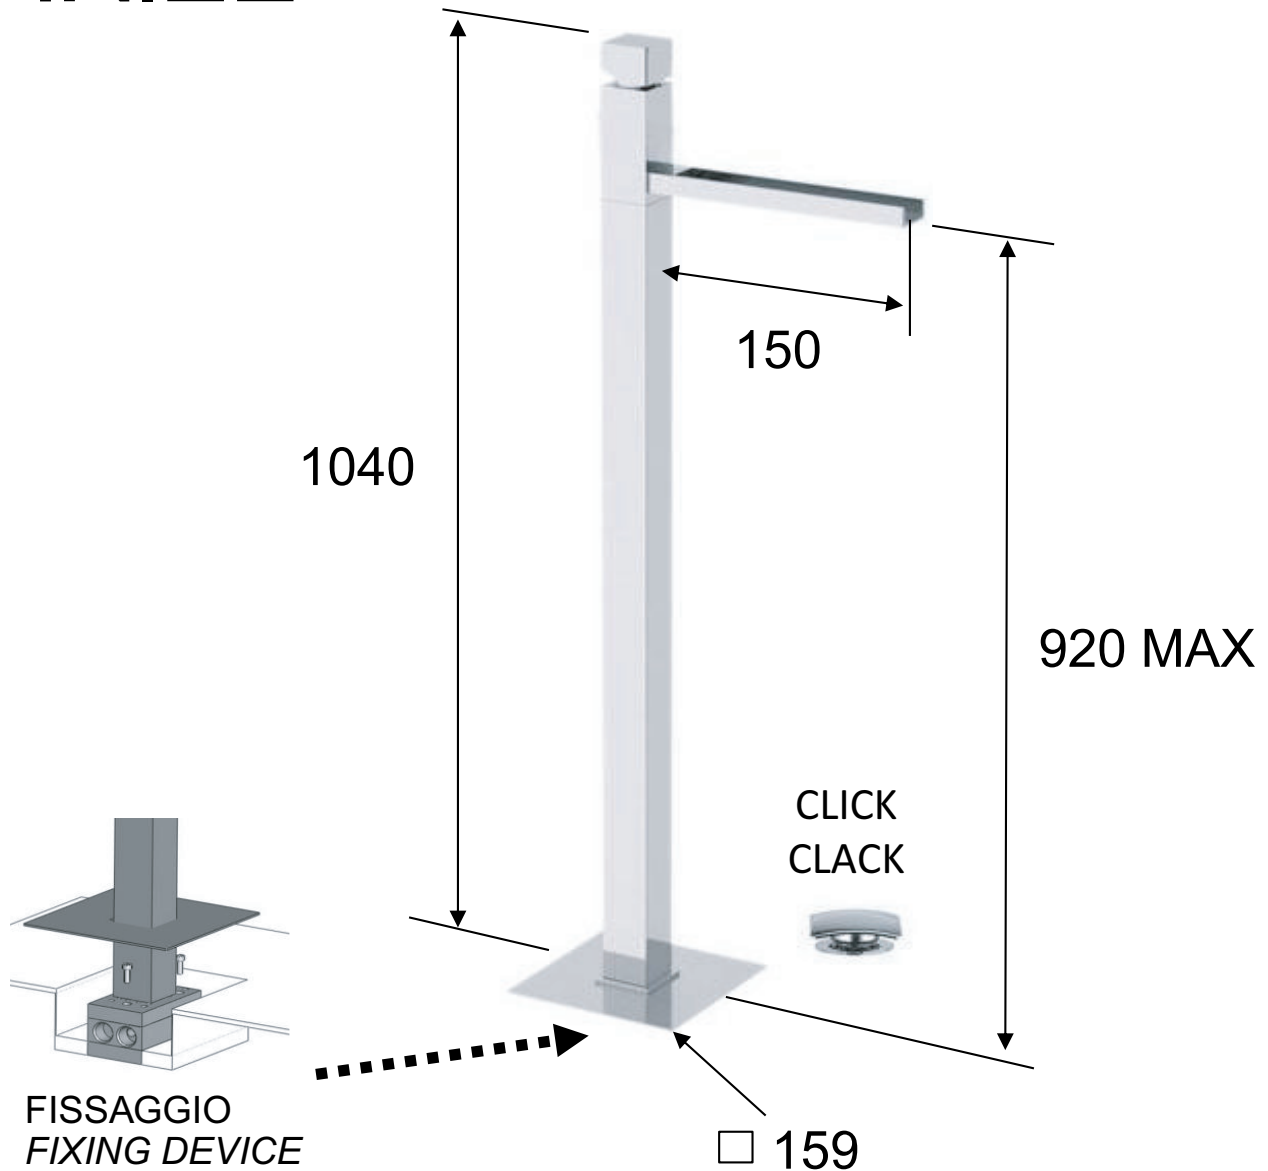

DANIEL

SCHEDA TECNICA TECHNICAL FEATURES

ART. COD.

CW688

MATERIALI / MATERIALS

OTTONE CROMATO / CHROME PLATED BRASS

CROMATURA / CHROME PLATING

UNI EN 248