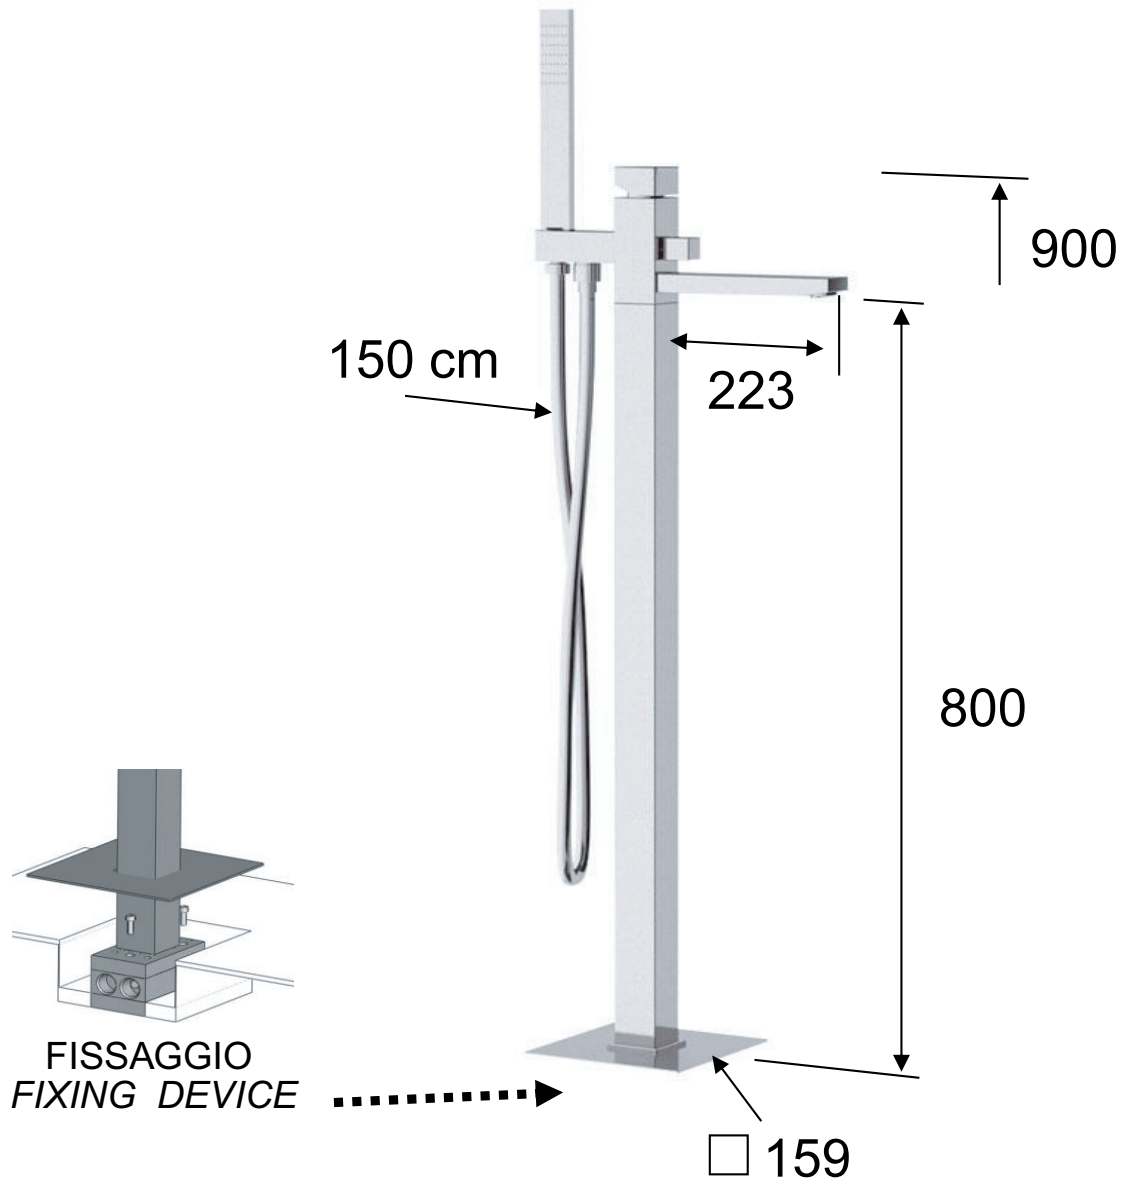

DANIEL

SCHEDA TECNICA TECHNICAL FEATURES

ART. COD.

OX23678

MATERIALI / MATERIALS

OTTONE CROMATO / CHROME PLATED BRASS

CROMATURA / CHROME PLATING

UNI EN 248