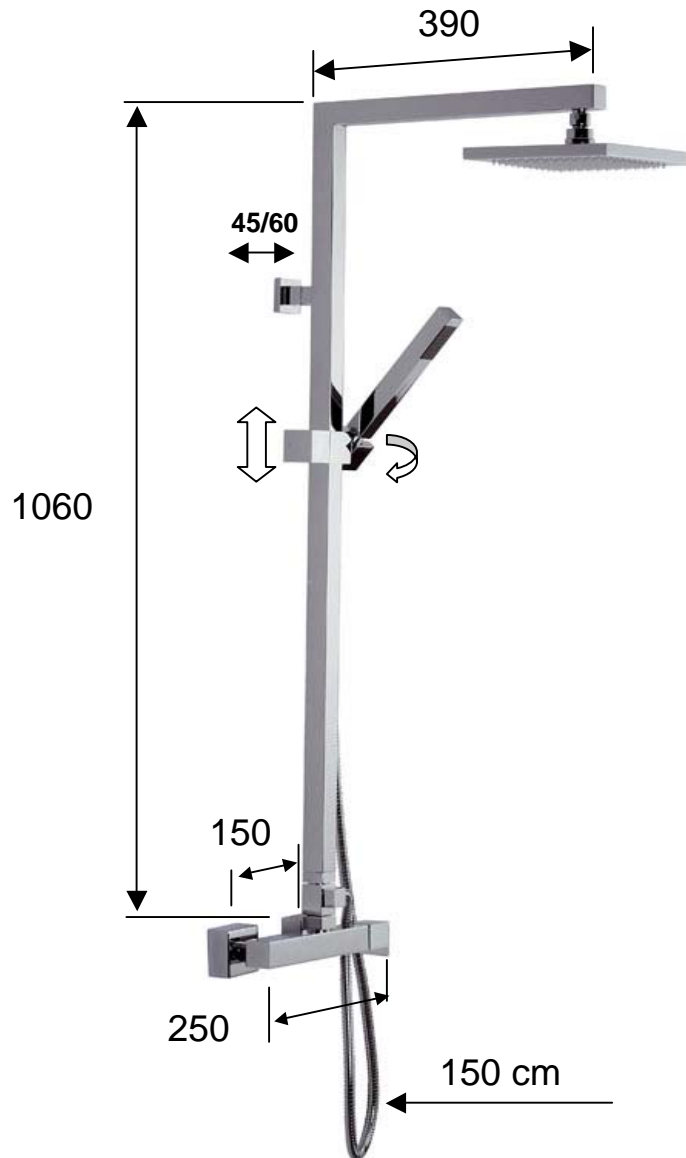

DANIEL

SCHEDA TECNICA TECHNICAL FEATURES

ART. COD.

SK 636Q

MATERIALI / MATERIALS

OTTONE CROMATO / CHROME PLATED BRASS

CROMATURA / CHROME PLATING

UNI EN 248