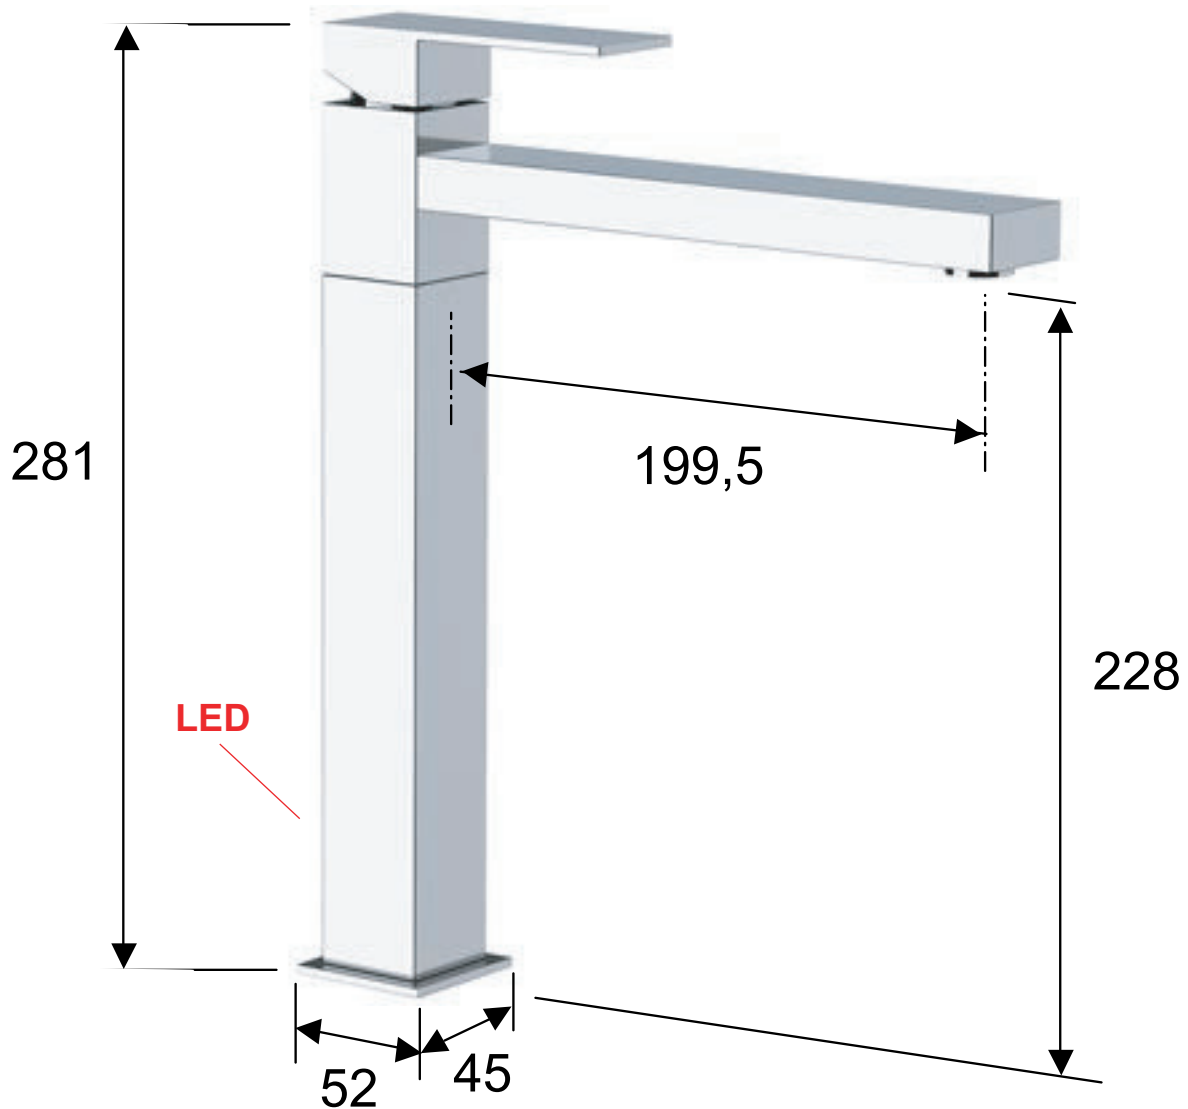

DANIEL

SCHEDA TECNICA TECHNICAL FEATURES

ART. COD.

SKA608

MATERIALI / MATERIALS

OTTONE CROMATO / CHROME PLATED BRASS

CROMATURA / CHROME PLATING

UNI EN 248