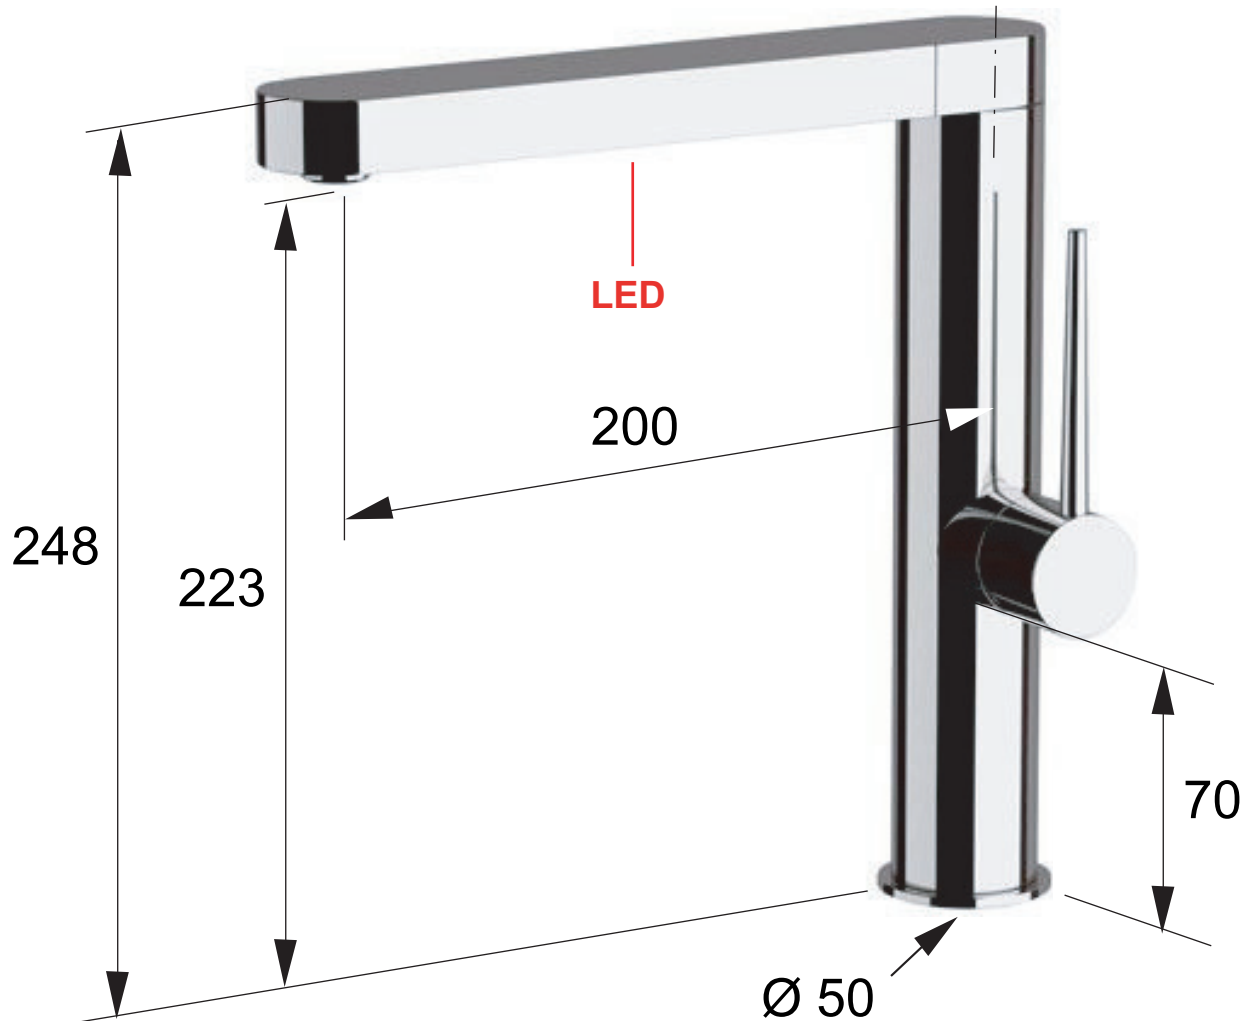

ART. COD. **KCA101**

BOCCA GIREVOLE
SWIVELING SPOUT

MATERIALI / MATERIALS

OTTONE CROMATO / CHROME PLATED BRASS

CROMATURA / CHROME PLATING

UNI EN 248