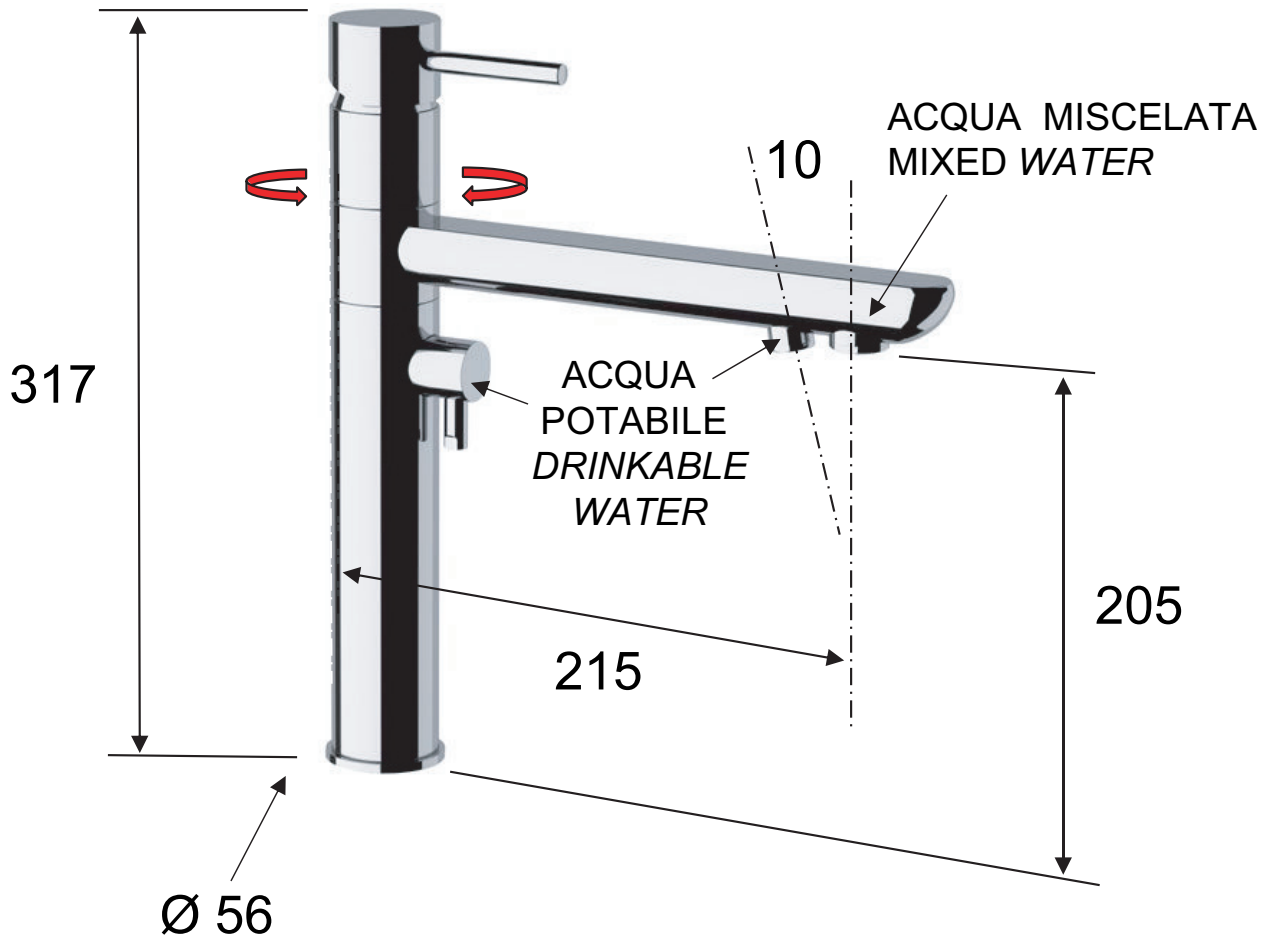

DANIEL

SCHEDA TECNICA TECHNICAL FEATURES

ART. COD.

S20608DW

FLUSSI SEPARATI / SEPARATED FLOWS

MATERIALI / MATERIALS

OTTONE CROMATO / CHROME PLATED BRASS

CROMATURA / CHROME PLATING